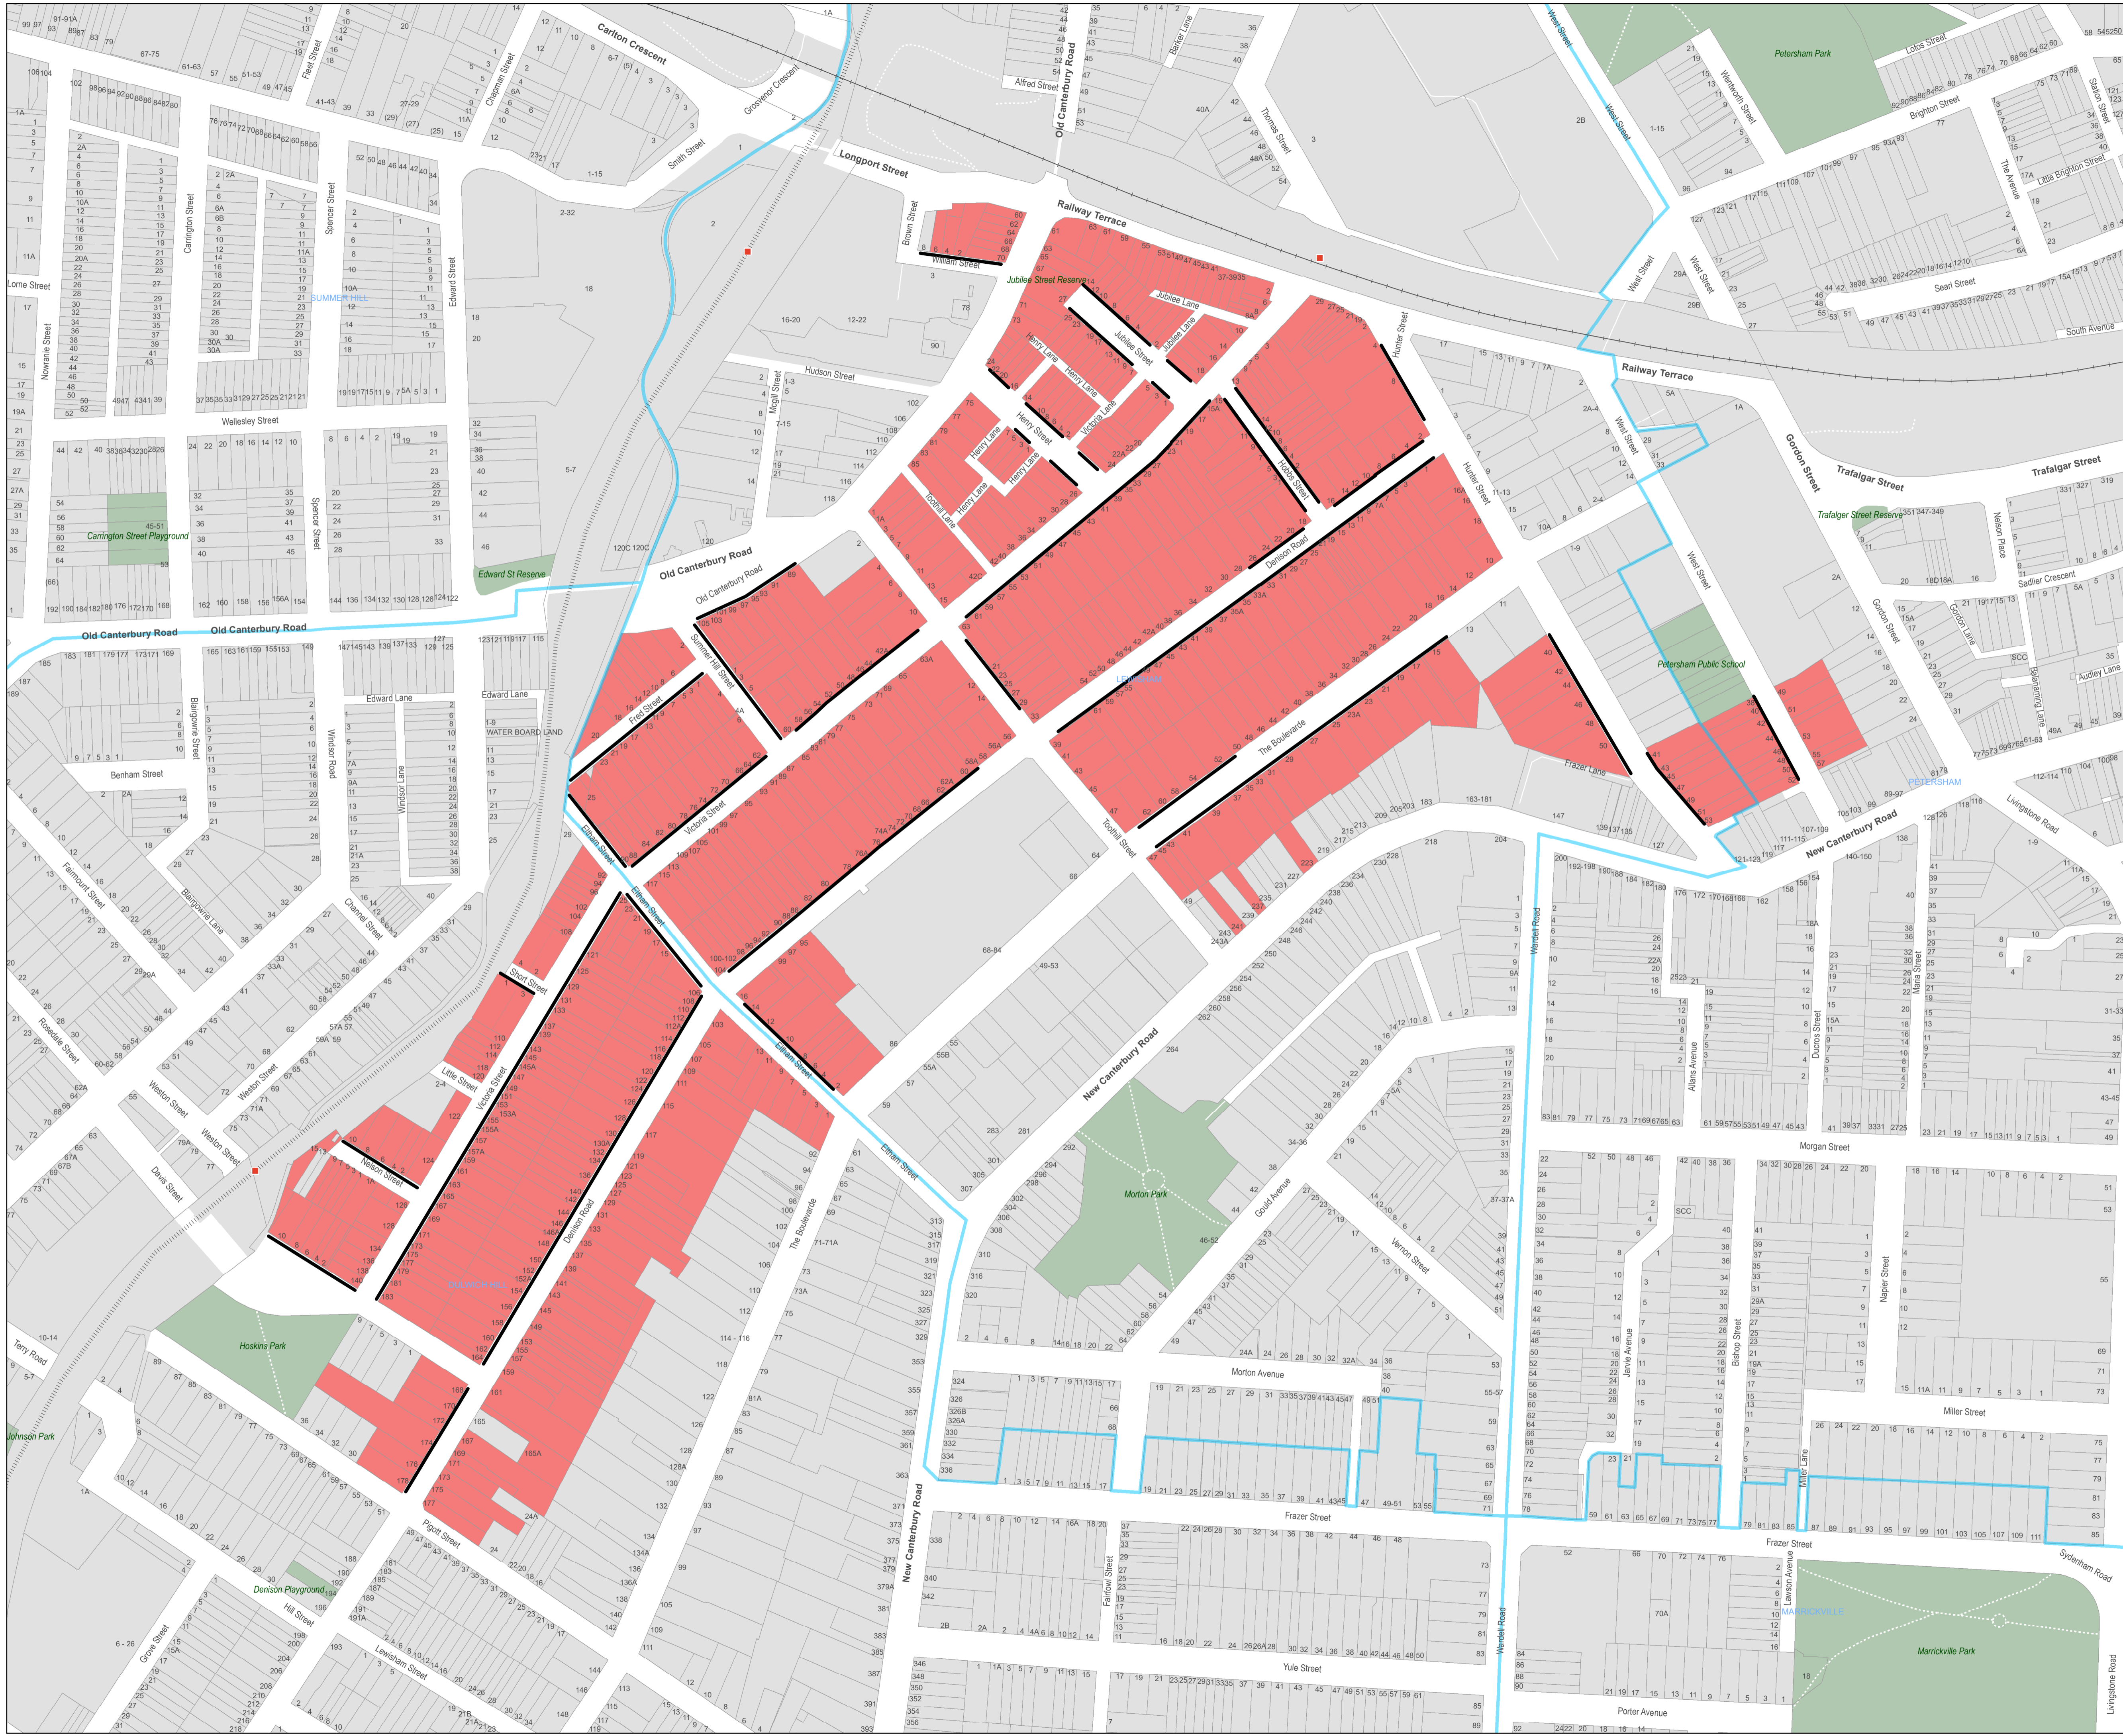

M7 Permit Parking Area

Legend

- Stations
- Sydney Trains
- Light Rail Line
- Goods line
- Parcels
- Suburb
- Parks
- Properties eligible for parking permit
- Parking restrictions 'Permit holder excepted'