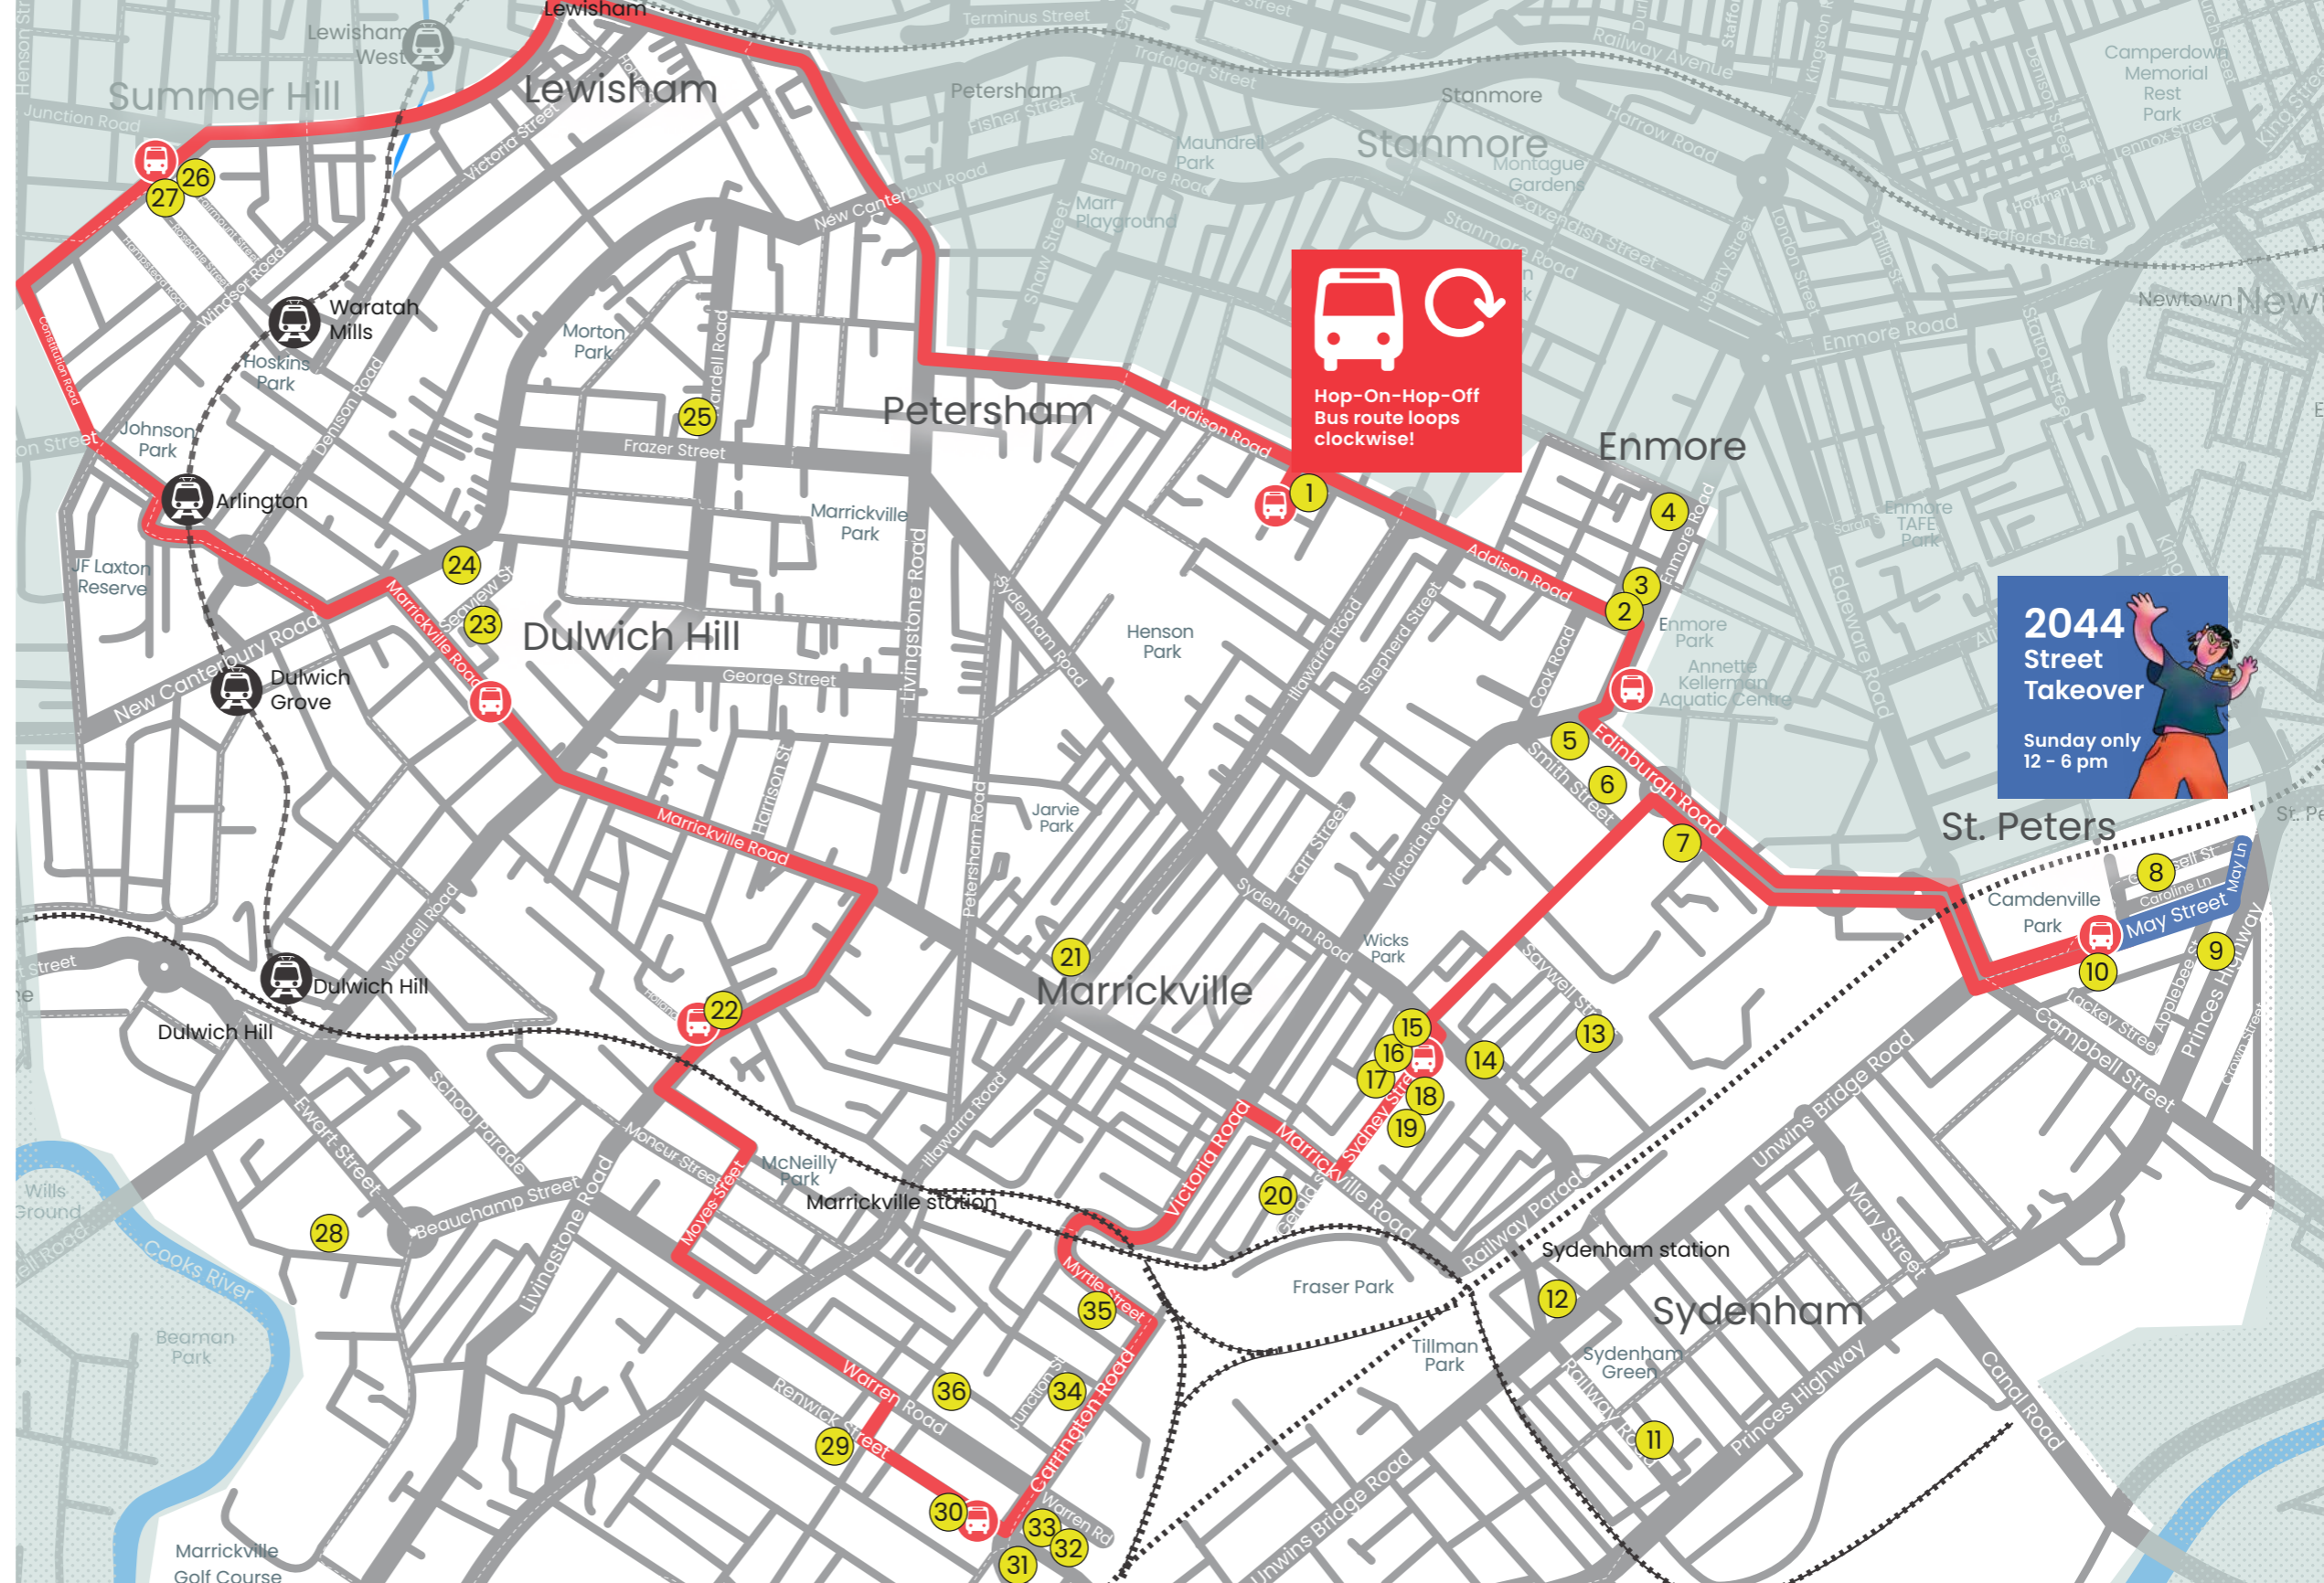

Creative Trails

Midjuburi

- 1 Addison Road Community Centre
142 Addison Rd Marrickville
includes:
- UP Studio and Gallery, Hut 24
- Penny Simons, Hut 37C
- Sarah Woodward, Hut 41C
- Tanya Ljubic Artist & The Assemblage Sisters, Hut 41D
- Nicole Barakat, Hut 45B
- 2 Object & Ceramic Design
9 Addison Rd Marrickville
- 3 Gallery 371
371 Enmore Rd Marrickville
- 4 Black Cicada Studio
299 Enmore Rd Marrickville
- 5 Join The Dots
102 Victoria Rd Marrickville
- 6 Smith Street Studio
53A Smith St Marrickville
- 7 Clay Cartel
Unit 35 & 36 76B Edinburgh Rd Marrickville
- 8 Signature Handprints
31 Caroline Lane St Peters
- 9 Tortuga Studios
31 Princes Hwy St Peters
- 10 Alchemy Studios & Darkroom
90 May St St Peters
- 11 Stonevilla Artist Studios
19 Railway Rd Sydenham
- 12 Studio ARTES
45 Unwins Bridge Rd Sydenham
- 13 Saywell Gallery & Studios
8 Saywell St Marrickville
- 14 Scratch Art Space
67 Sydenham Rd Marrickville
- 15 Brand Furniture
9 Sydney St Marrickville
- 16 Sydney Street Studios and Gallery
19 Sydney St Marrickville
- 17 Among the Trees
27 Sydney St Marrickville
- 18 Mothership Studios
18-22 Sydney St Marrickville
- 19 Wildwood Designs
16 Sydney St Marrickville
- 20 Monster Mouse Studios
9 Gerald St Marrickville