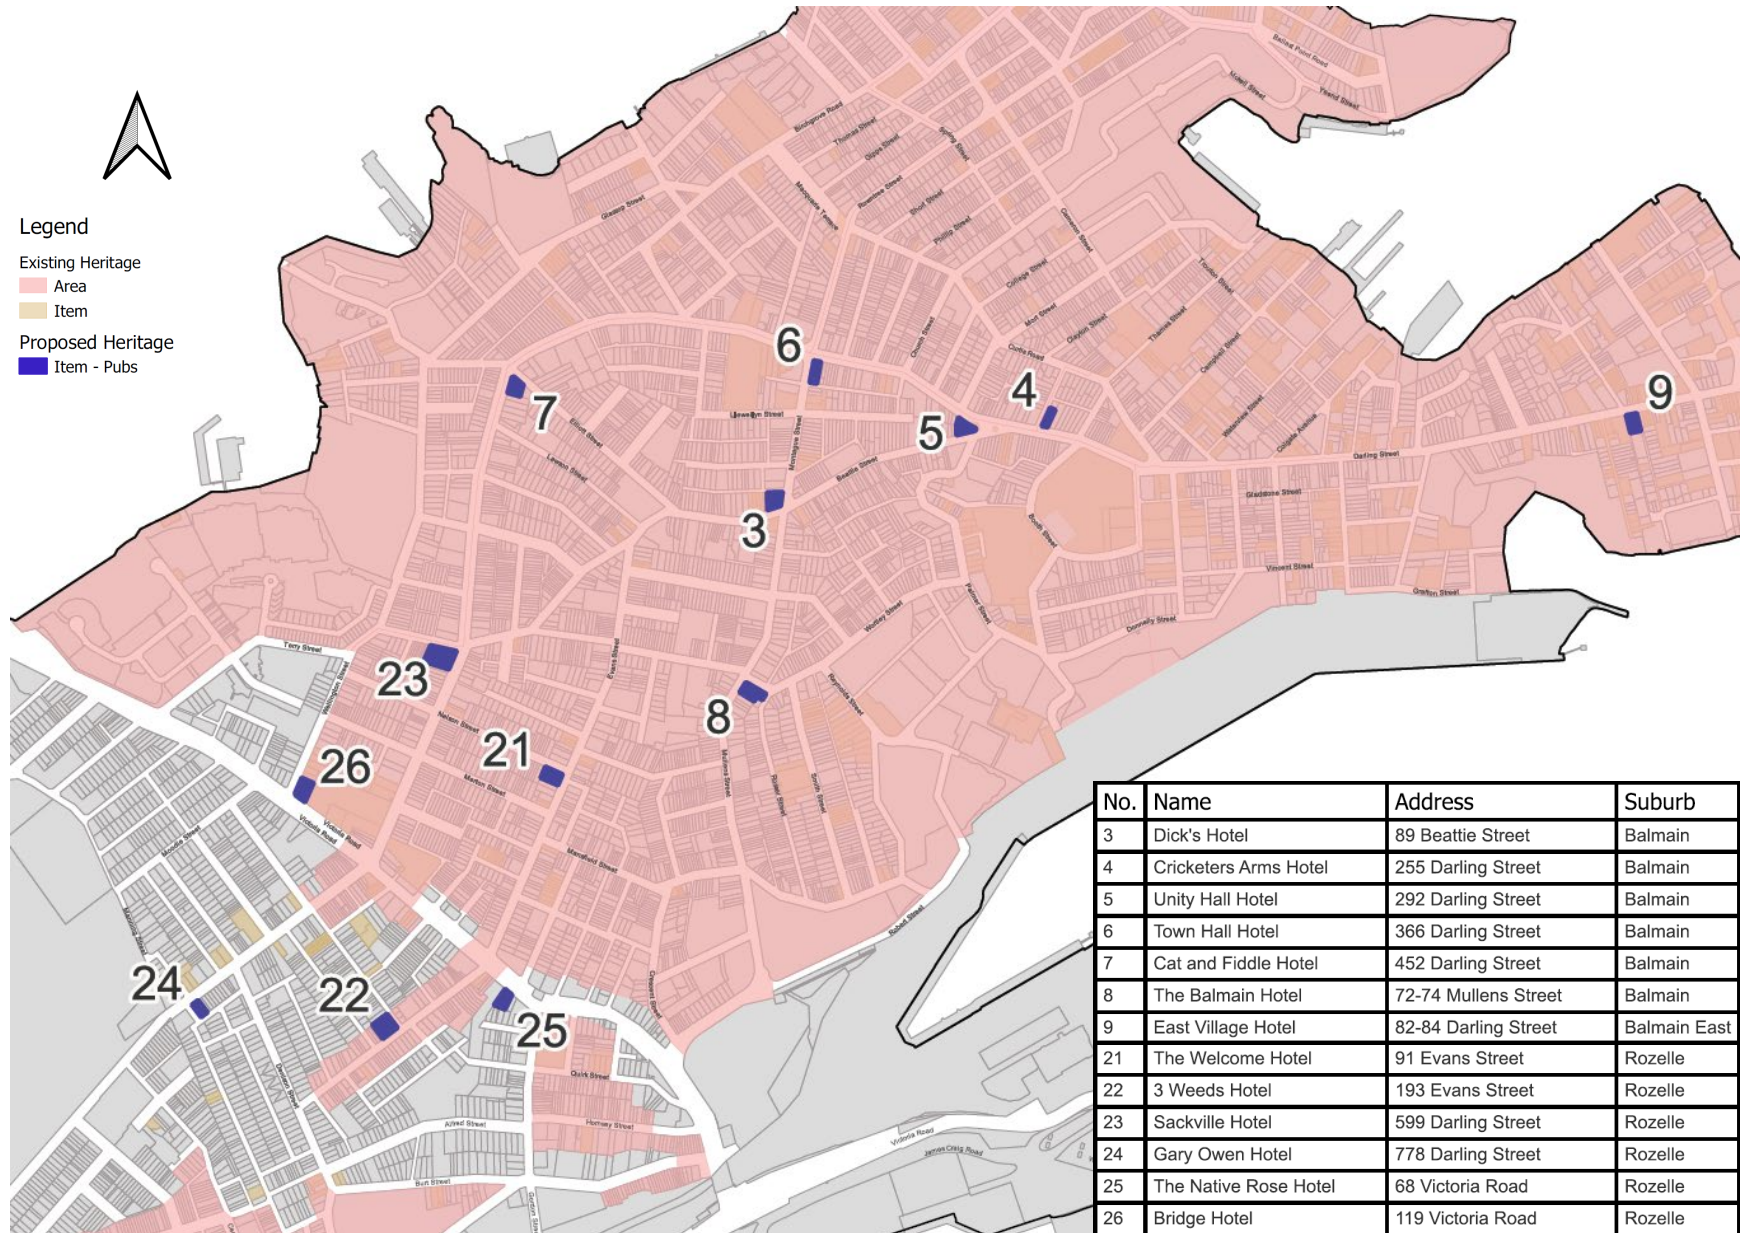

Legend

Existing Heritage

Area

Item

Proposed Heritage

Item - Pubs

No.	Name	Address	Suburb
3	Dick's Hotel	89 Beattie Street	Balmain
4	Cricketers Arms Hotel	255 Darling Street	Balmain
5	Unity Hall Hotel	292 Darling Street	Balmain
6	Town Hall Hotel	366 Darling Street	Balmain
7	Cat and Fiddle Hotel	452 Darling Street	Balmain
8	The Balmain Hotel	72-74 Mullens Street	Balmain
9	East Village Hotel	82-84 Darling Street	Balmain East
21	The Welcome Hotel	91 Evans Street	Rozelle
22	3 Weeds Hotel	193 Evans Street	Rozelle
23	Sackville Hotel	599 Darling Street	Rozelle
24	Gary Owen Hotel	778 Darling Street	Rozelle
25	The Native Rose Hotel	68 Victoria Road	Rozelle
26	Bridge Hotel	119 Victoria Road	Rozelle