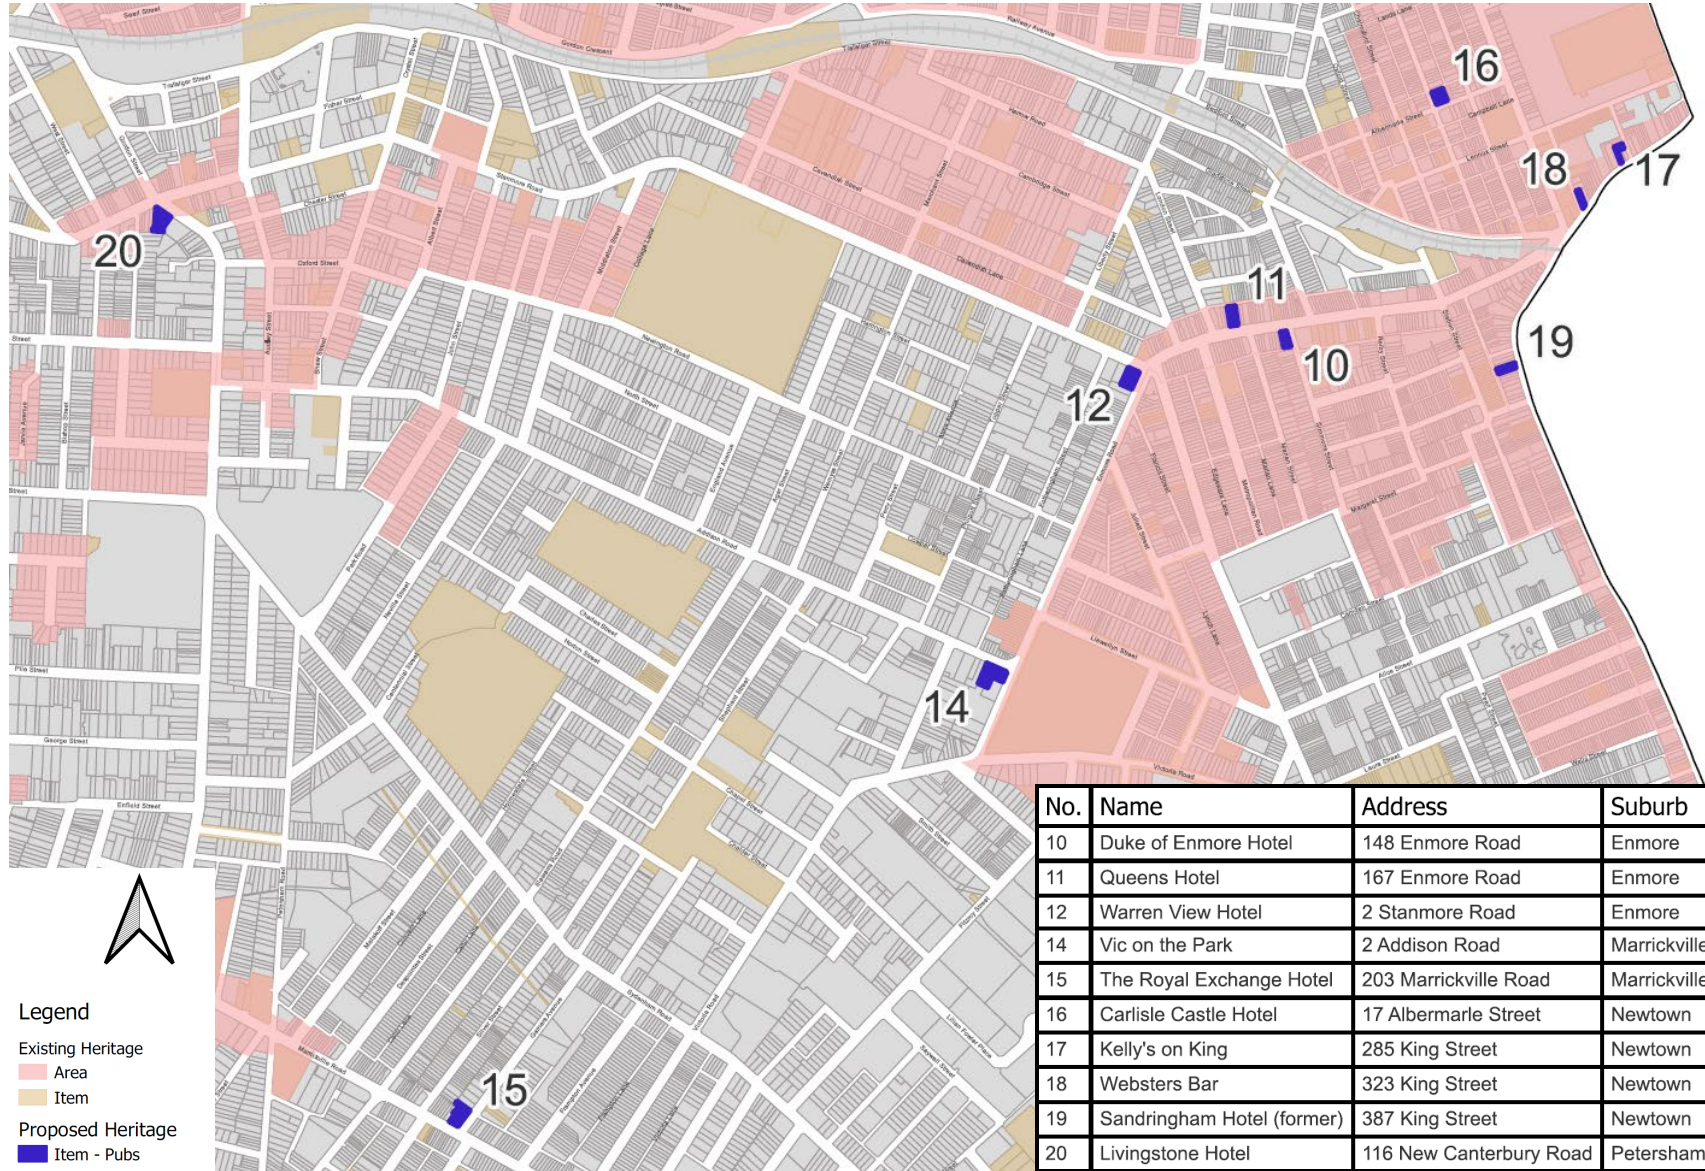

Legend

Existing Heritage

Area

Item

Proposed Heritage

Item - Pubs

No.	Name	Address	Suburb
3	Dick's Hotel	89 Beattie Street	Balmain
4	Cricketers Arms Hotel	255 Darling Street	Balmain
5	Unity Hall Hotel	292 Darling Street	Balmain
6	Town Hall Hotel	366 Darling Street	Balmain
7	Cat and Fiddle Hotel	452 Darling Street	Balmain
8	The Balmain Hotel	72-74 Mullens Street	Balmain
9	East Village Hotel	82-84 Darling Street	Balmain East
21	The Welcome Hotel	91 Evans Street	Rozelle
22	3 Weeds Hotel	193 Evans Street	Rozelle
23	Sackville Hotel	599 Darling Street	Rozelle
24	Gary Owen Hotel	778 Darling Street	Rozelle
25	The Native Rose Hotel	68 Victoria Road	Rozelle
26	Bridge Hotel	119 Victoria Road	Rozelle