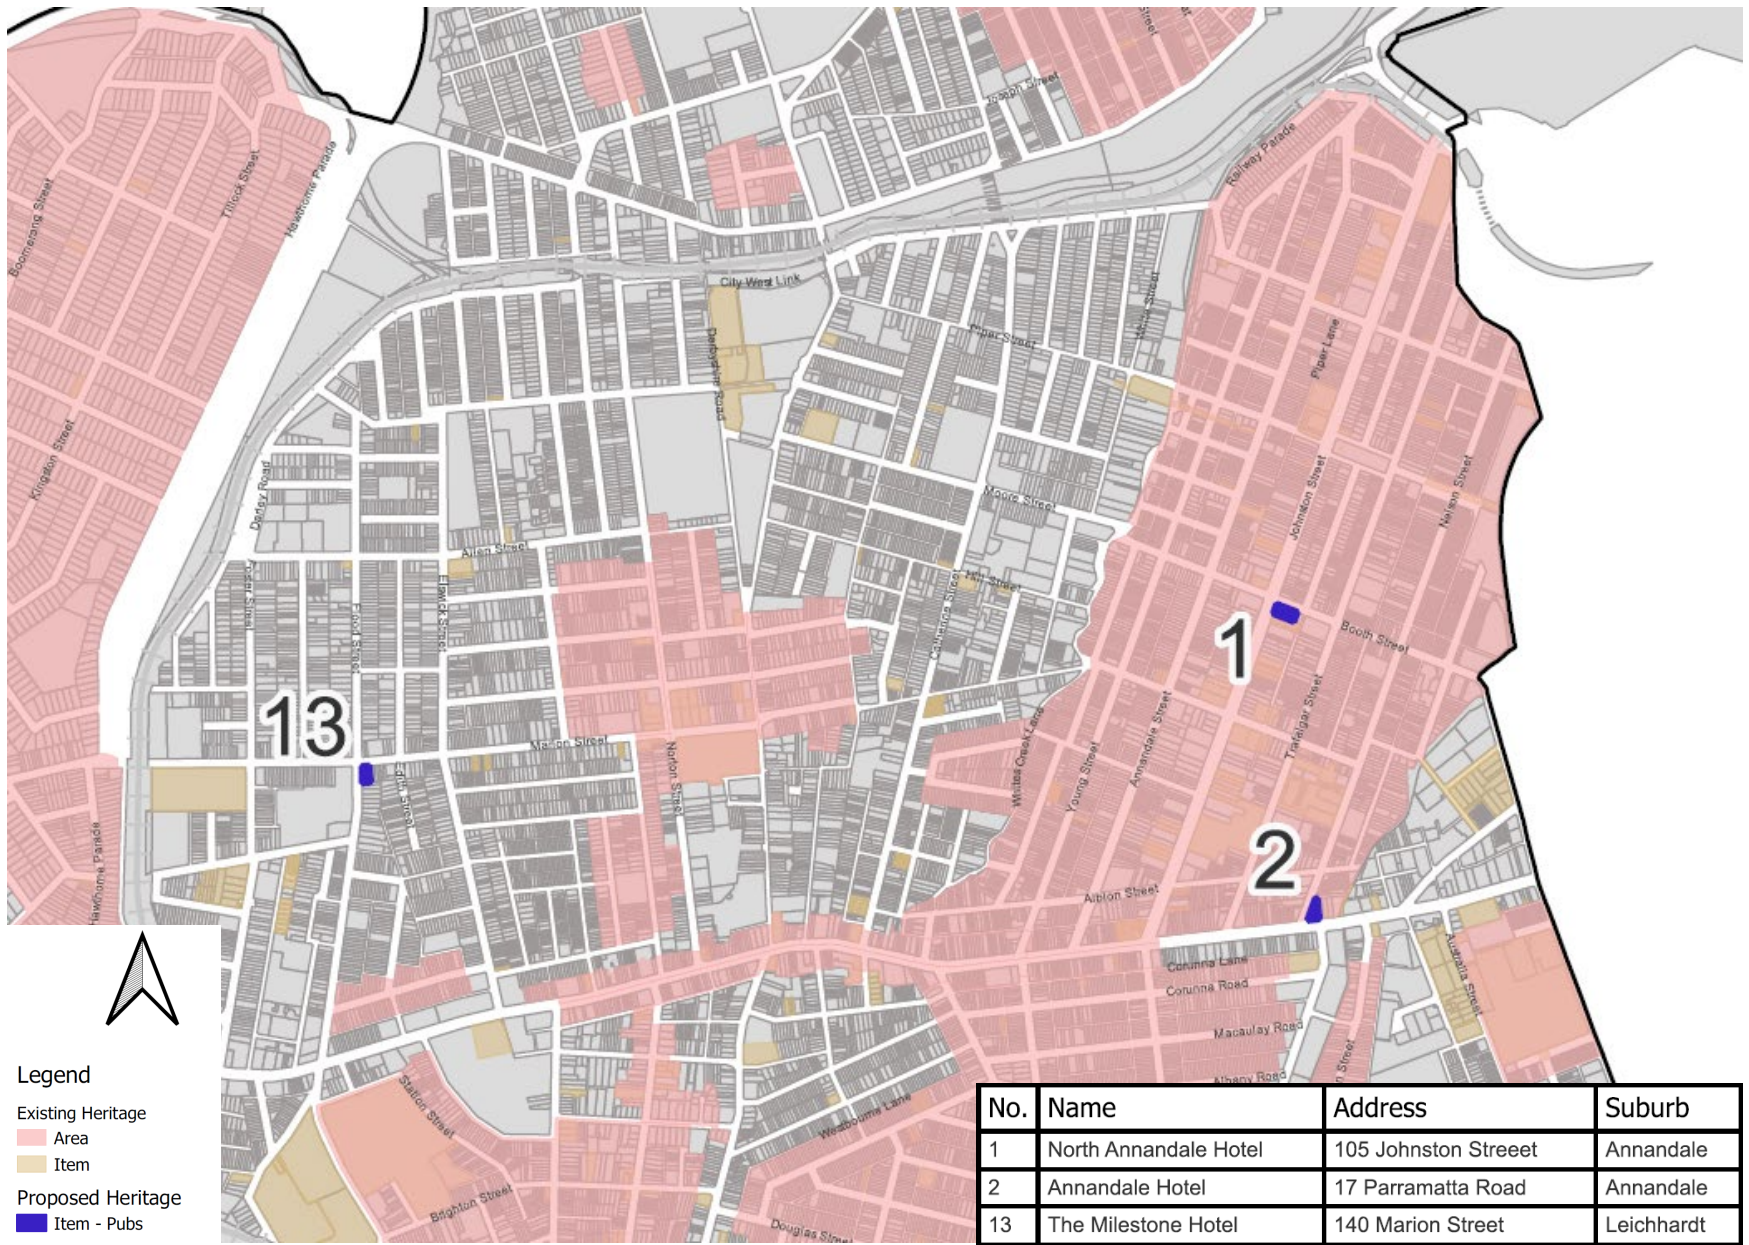

Legend

Existing Heritage

Area

Item

Proposed Heritage

Item - Pubs

No.	Name	Address	Suburb
3	Dick's Hotel	89 Beattie Street	Balmain
4	Cricketers Arms Hotel	255 Darling Street	Balmain
5	Unity Hall Hotel	292 Darling Street	Balmain
6	Town Hall Hotel	366 Darling Street	Balmain
7	Cat and Fiddle Hotel	452 Darling Street	Balmain
8	The Balmain Hotel	72-74 Mullens Street	Balmain
9	East Village Hotel	82-84 Darling Street	Balmain East
21	The Welcome Hotel	91 Evans Street	Rozelle
22	3 Weeds Hotel	193 Evans Street	Rozelle
23	Sackville Hotel	599 Darling Street	Rozelle
24	Gary Owen Hotel	778 Darling Street	Rozelle
25	The Native Rose Hotel	68 Victoria Road	Rozelle
26	Bridge Hotel	119 Victoria Road	Rozelle