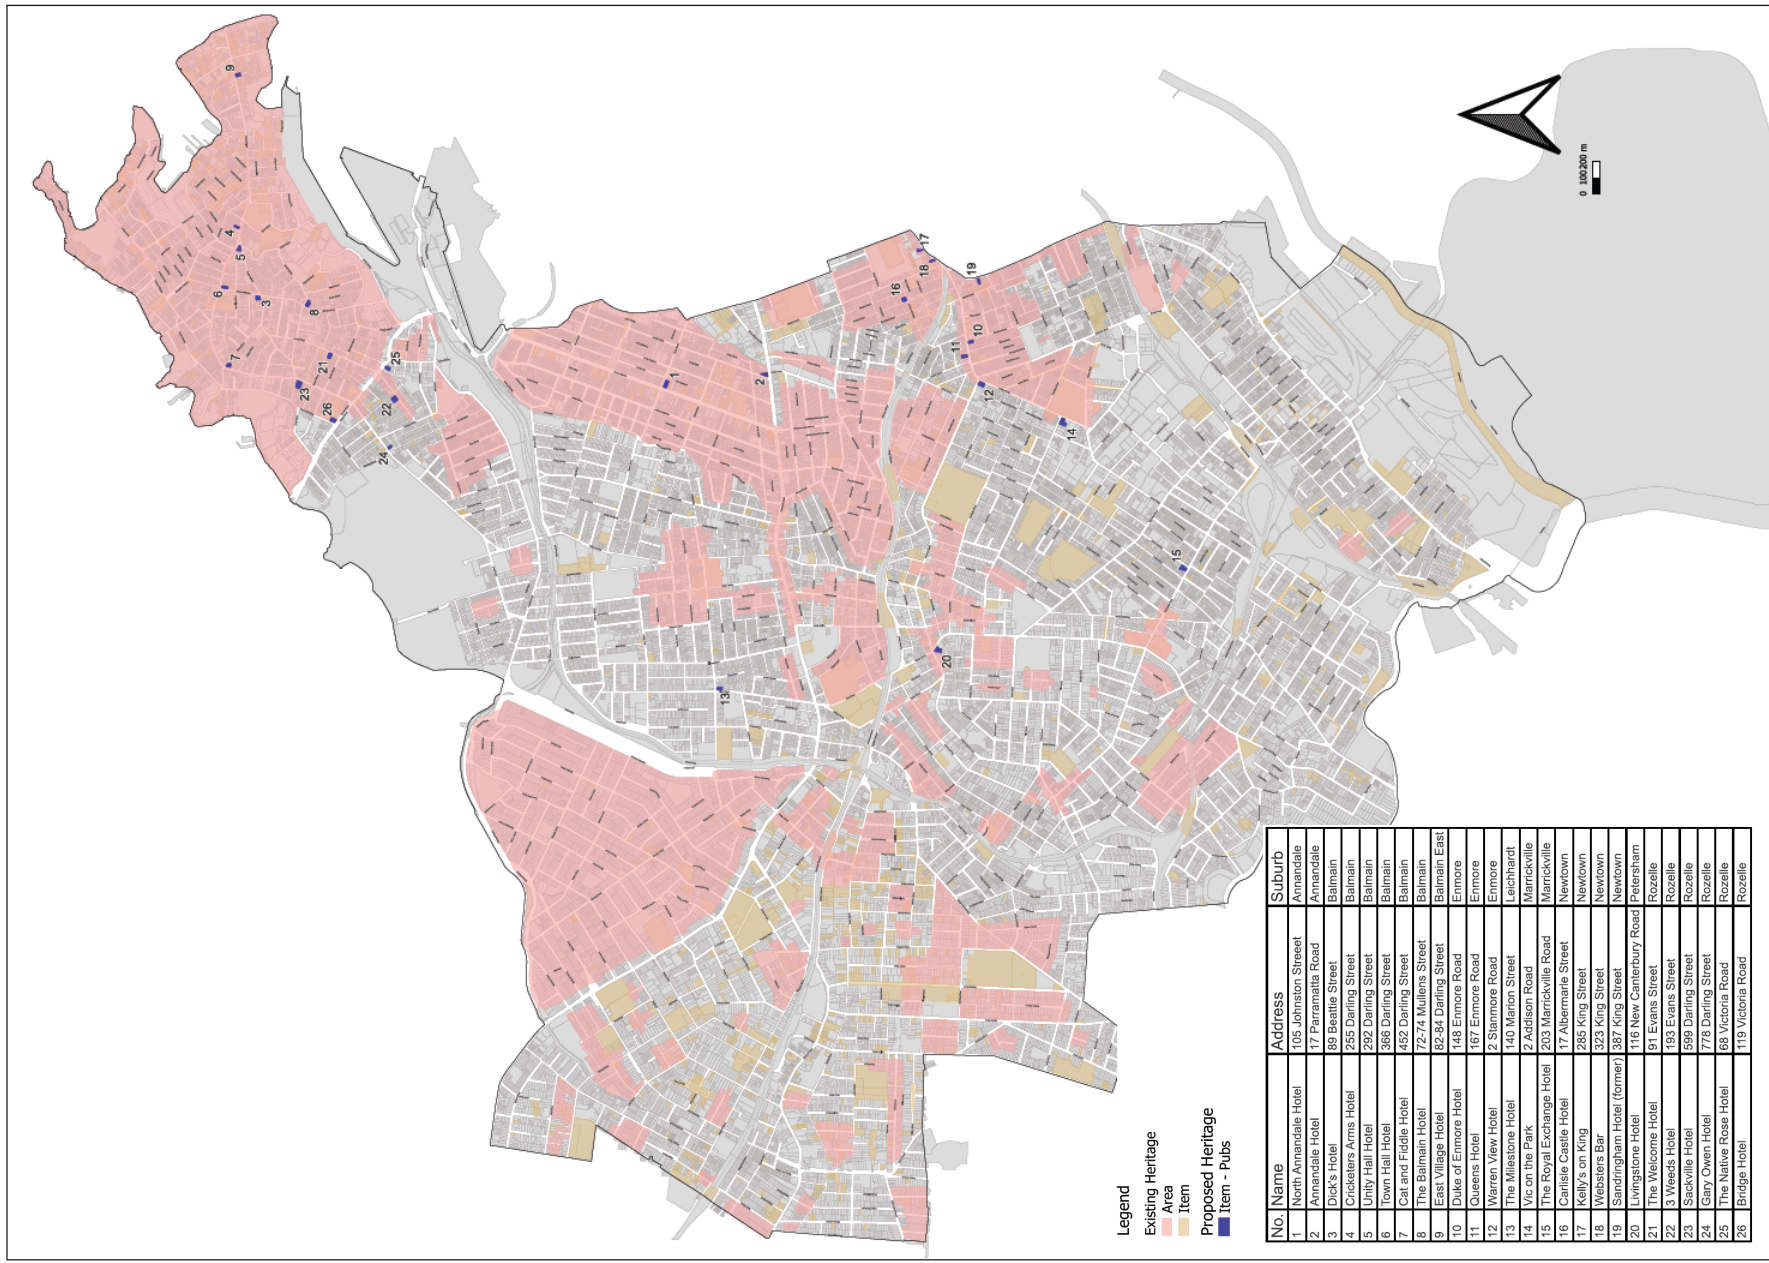

Planning Proposal: Heritage Pubs

Appendix 2 – Proposal Maps

No.	Name	Address	Suburb
1	North Annandale Hotel	105 Johnston Street	Annandale
2	Annandale Hotel	17 Parramatta Road	Annandale
3	Dick's Hotel	89 Beattie Street	Balmain
4	Cricketers Arms Hotel	255 Darling Street	Balmain
5	Unity Hall Hotel	292 Darling Street	Balmain
6	Town Hall Hotel	366 Darling Street	Balmain
7	Cat and Fiddle Hotel	452 Darling Street	Balmain
8	The Balmain Hotel	72-74 Mullens Street	Balmain
9	East Village Hotel	82-84 Darling Street	Balmain East
10	Duke of Enmore Hotel	148 Enmore Road	Enmore
11	Queens Hotel	167 Enmore Road	Enmore
12	Warren View Hotel	2 Stanmore Road	Enmore
13	The Milestone Hotel	140 Maroon Street	Leichhardt
14	Vic on the Park	2 Addison Road	Marrickville
15	The Royal Exchange Hotel	203 Marrickville Road	Marrickville
16	Canisla Castle Hotel	17 Abernethy Street	Newtown
17	Kelly's on King	285 King Street	Newtown
18	Weabsters Bar	323 King Street	Newtown
19	Strandingham Hotel (former)	387 King Street	Newtown
20	Livingstone Hotel	116 New Canterbury Road	Petersham
21	The Welcome Hotel	91 Evans Street	Rozelle
22	3 Weeds Hotel	193 Evans Street	Rozelle
23	Sackville Hotel	598 Darling Street	Rozelle
24	Gap Owen Hotel	778 Darling Street	Rozelle
25	The Native Rose Hotel	88 Victoria Road	Rozelle
26	Bridge Hotel	119 Victoria Road	Rozelle