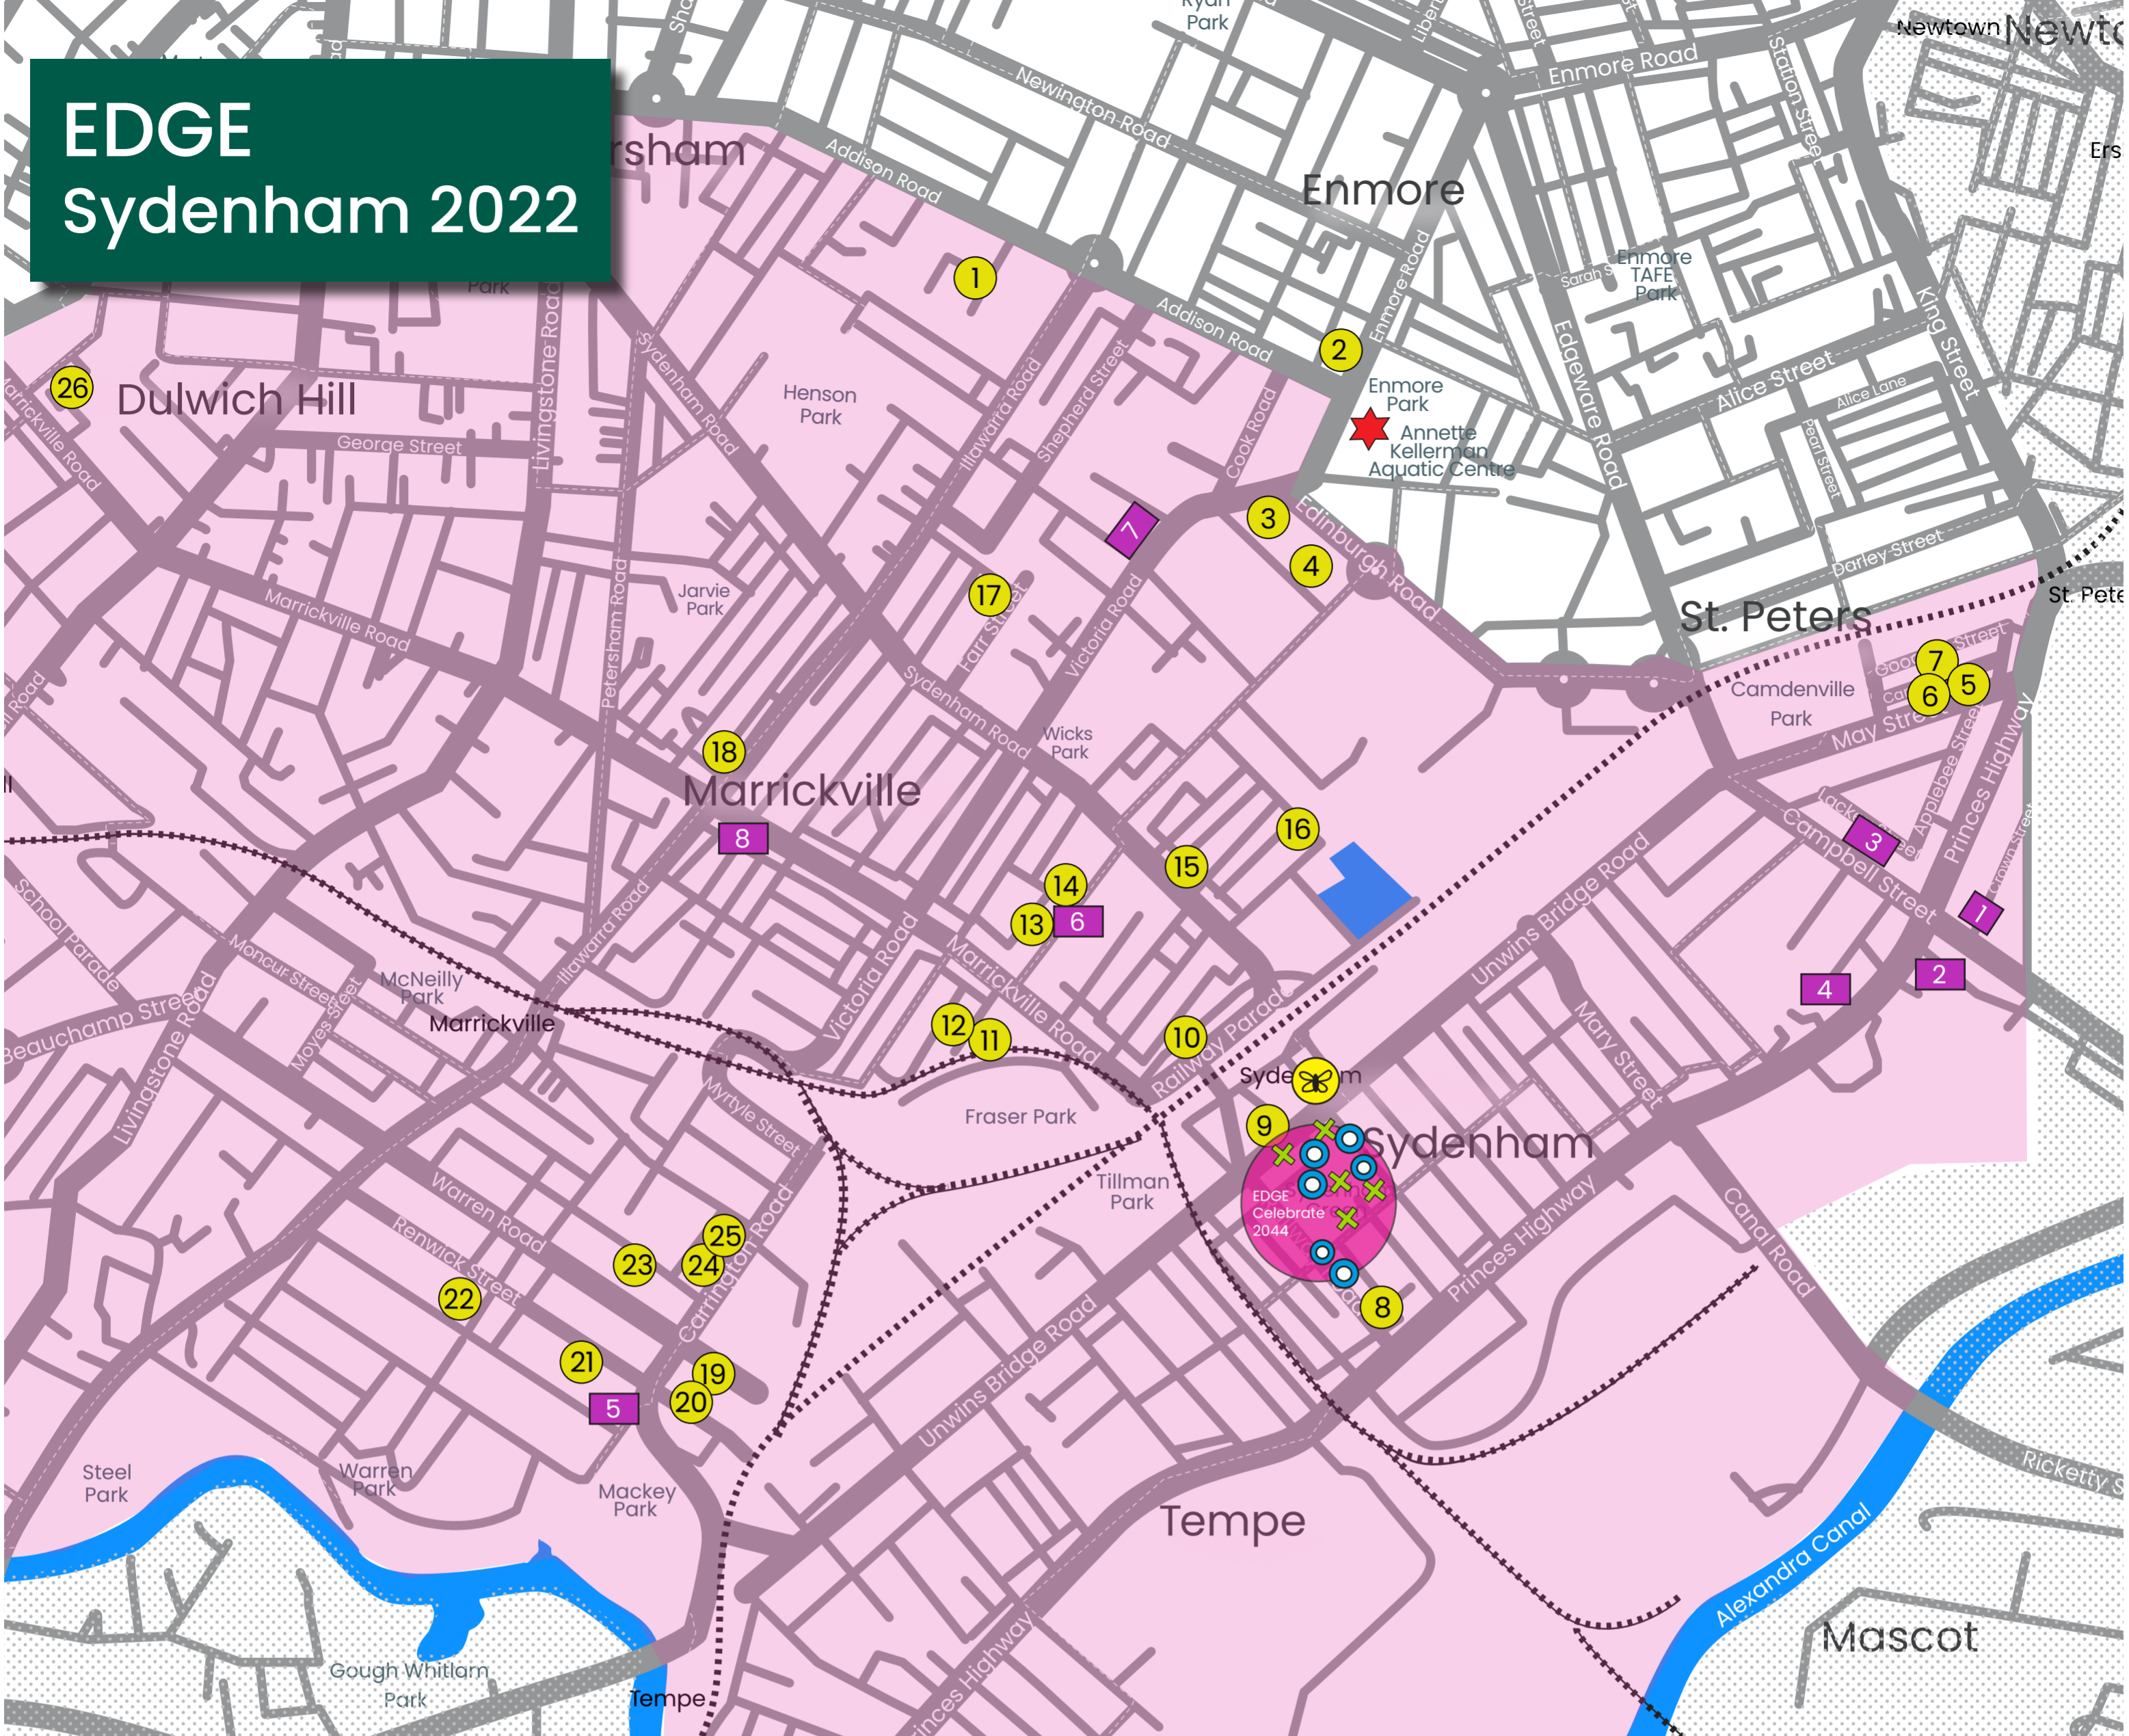

## Key

- 1 Creative Trails Open Studios  
13 and 14 August, 10am - 5pm
- 2024 EDGE Celebrate 2024 + GLITCH
- ✕ EDGE Artist Residencies, Sydenham Green
- Hive The Hive, St Peters Town Hall
- ★ Marrickville Mermaid
- W Workshops
- PM Perfect Match Street Art
- W Wheelchair Accessible