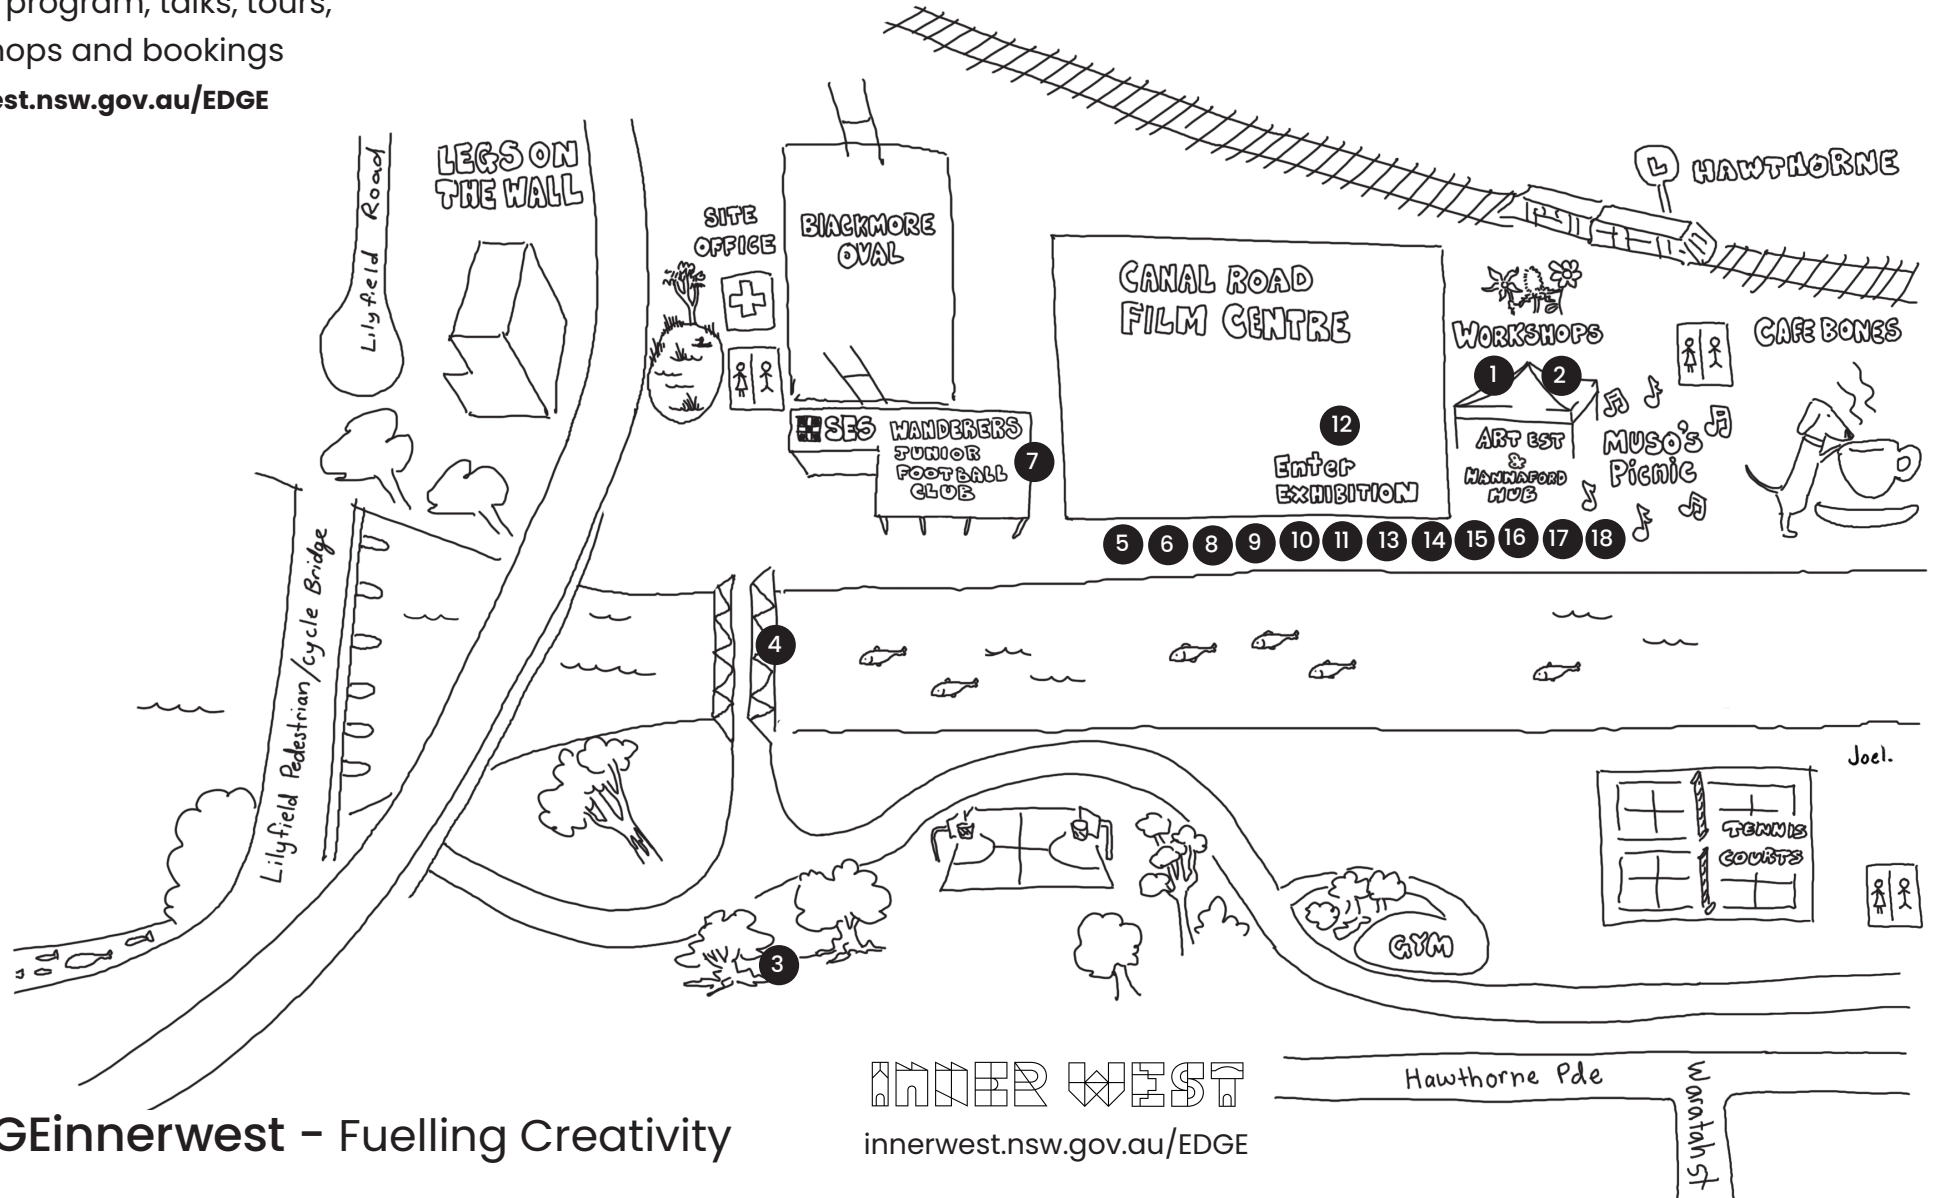

EDGE

Art Camp on the GreenWay

Iron Cove Bay, Lilyfield

11 - 22 MAY 2022

For full program, talks, tours,
workshops and bookings

innerwest.nsw.gov.au/EDGE

1. Hannaford Hub
2. Art Est
3. Storage
4. Geoff Newey
- 5/6. Information Hub & Exhibition
7. The Leichhardt Wanderers - Kelly Wallwork + Paola Talbert
8. Superorganism
9. Inner West Icons
10. Gabrielle Bates
11. My Plate, Your Plate
12. The Butterfly House - Exhibitions, performances and talks
13. Square Pegs
14. Phillip Orcher Augmented Reality
- 15/16. Shaun Parker & Co
17. Stencil Art Prize
18. The Muso's Picnic

#EDGEinnerwest - Fuelling Creativity

INNER WEST
innerwest.nsw.gov.au/EDGE