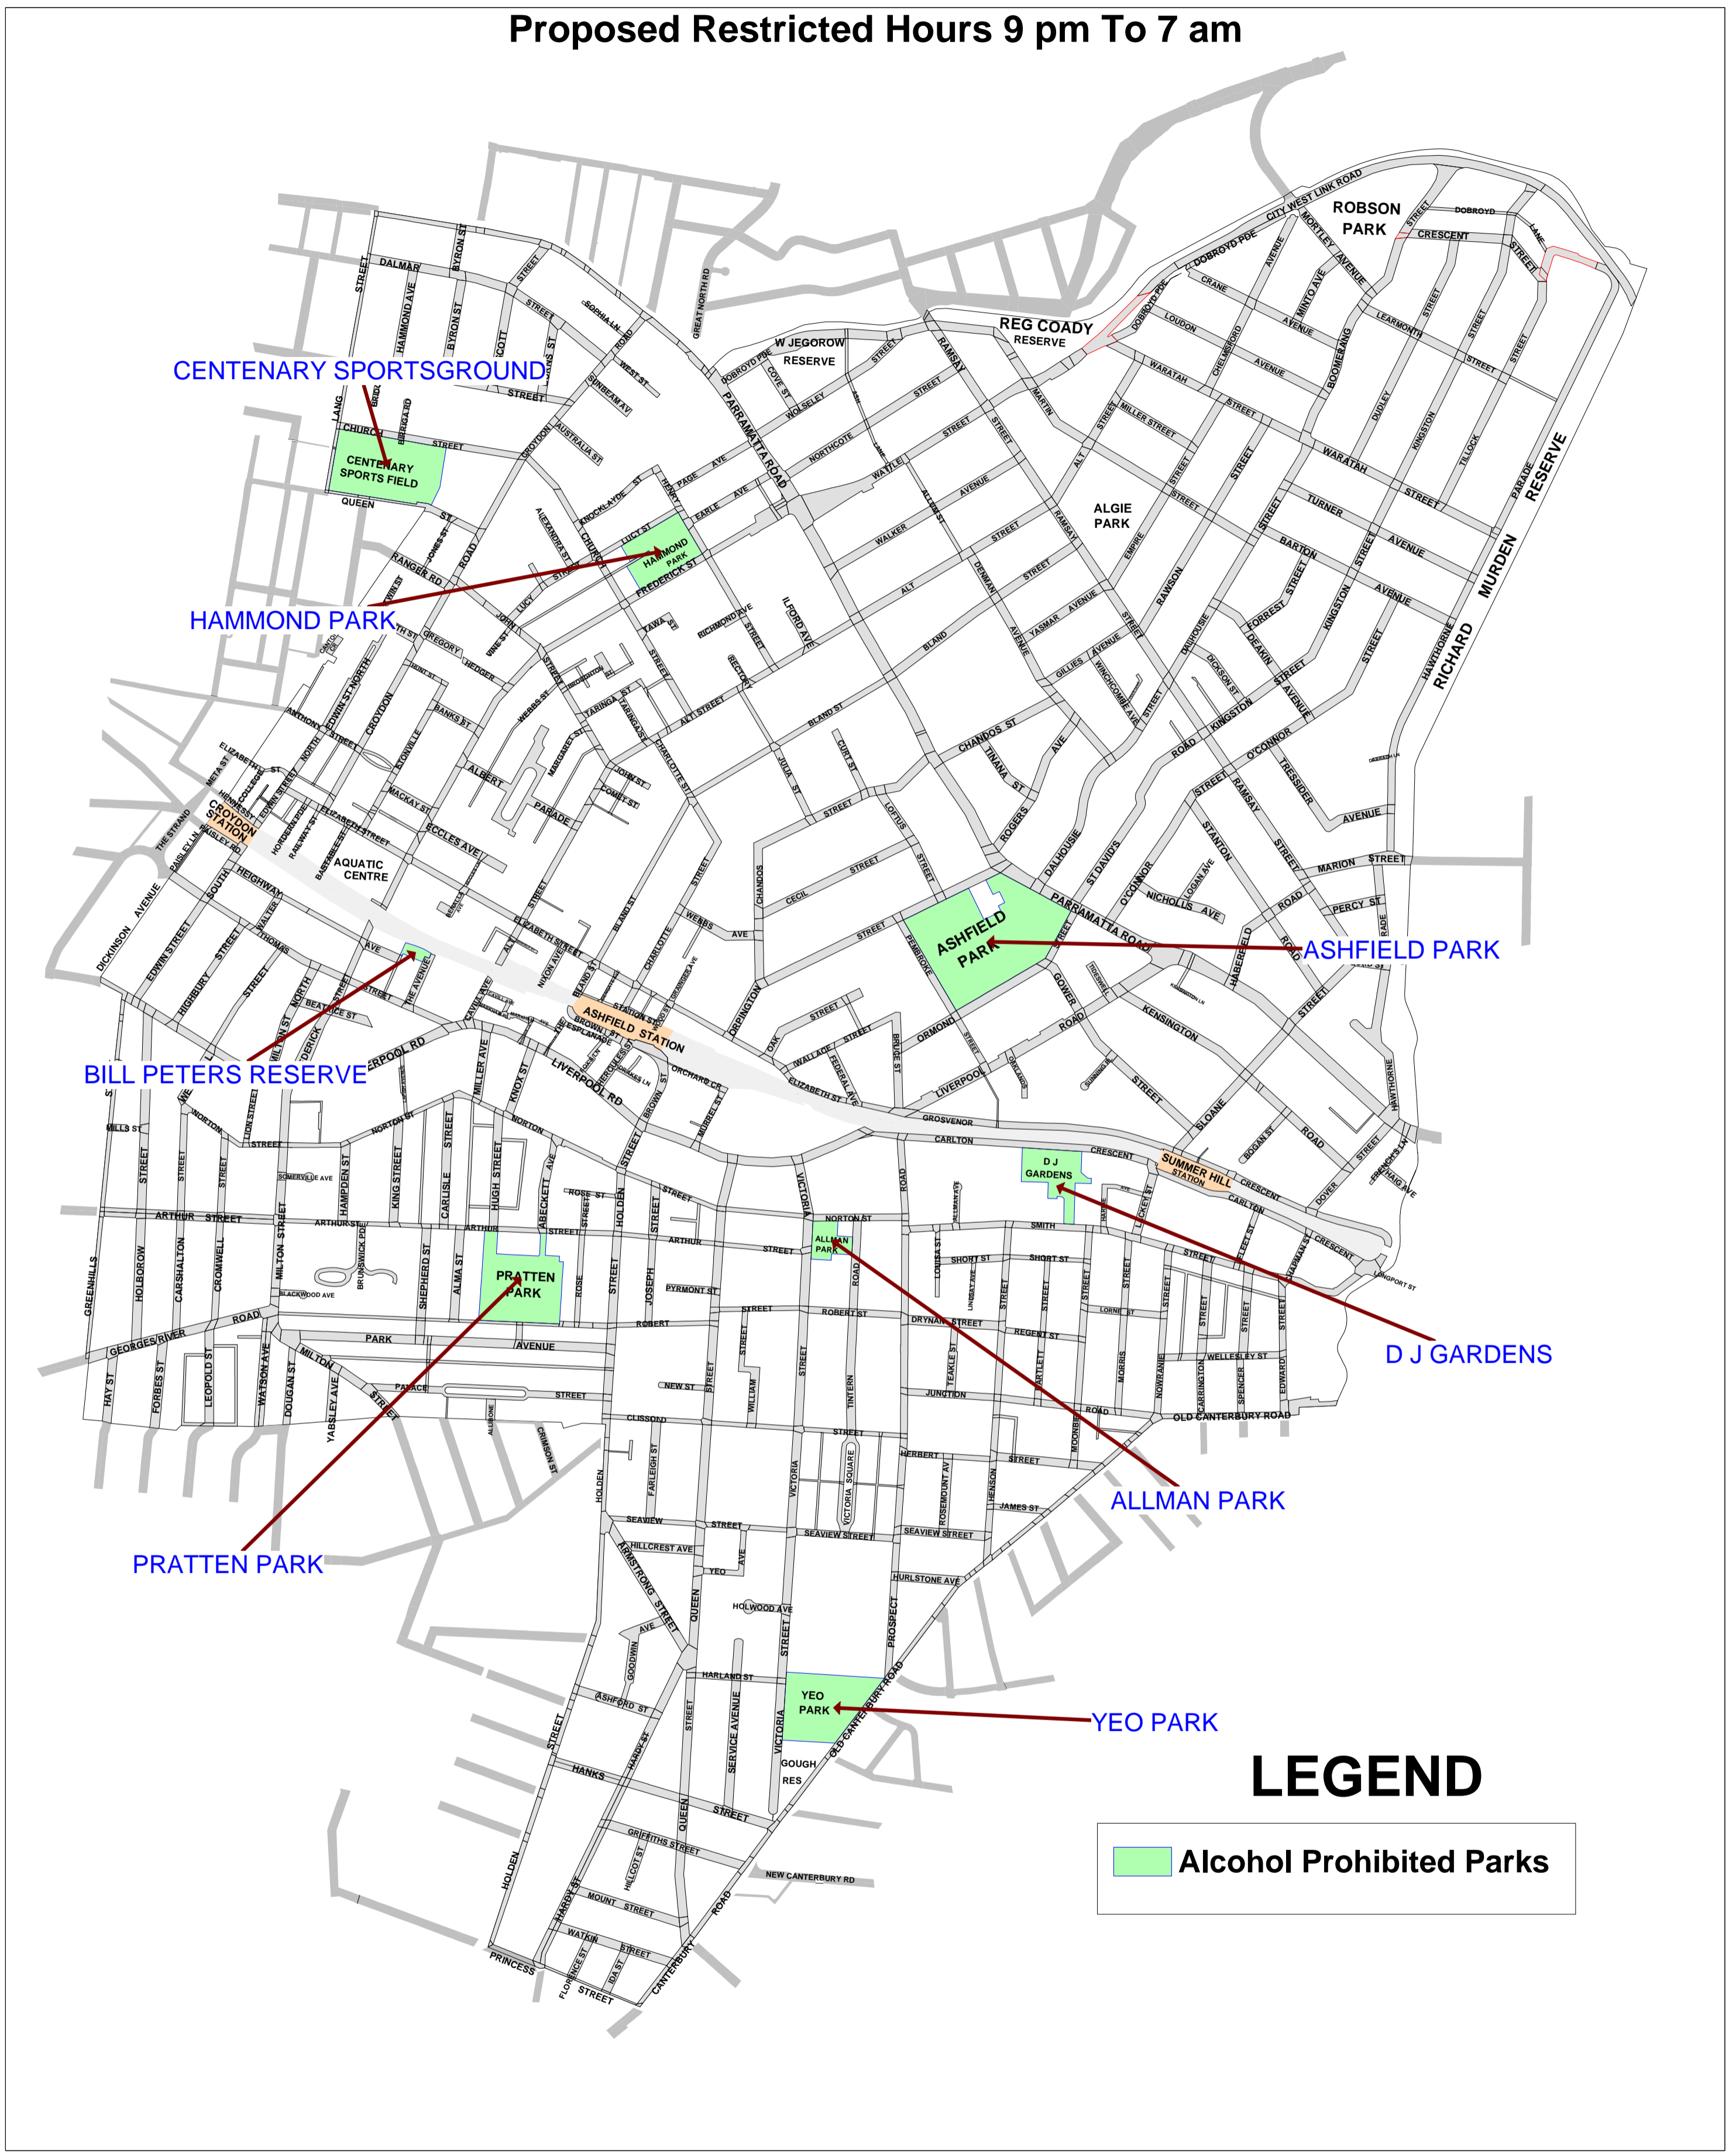

# Attachment 3- Alcohol Prohibited Areas- Parks Proposed Restricted Hours 9 pm To 7 am

**LEGEND**

Alcohol Prohibited Parks

Inner West Council Council

Scale 1:10000@A2

Inner West Council  
260 Liverpool Road, Ashfield  
PO Box 1145 Ashfield NSW 1800  
DX 21221 ASHFIELD  
Tel. (02) 9716-1800  
Fax. (02) 9716-1911

This map has been produced using the Council's Geographic Information System. It is not to be reproduced without prior consent. This plan should not be relied on for contract or any other legal purposes.