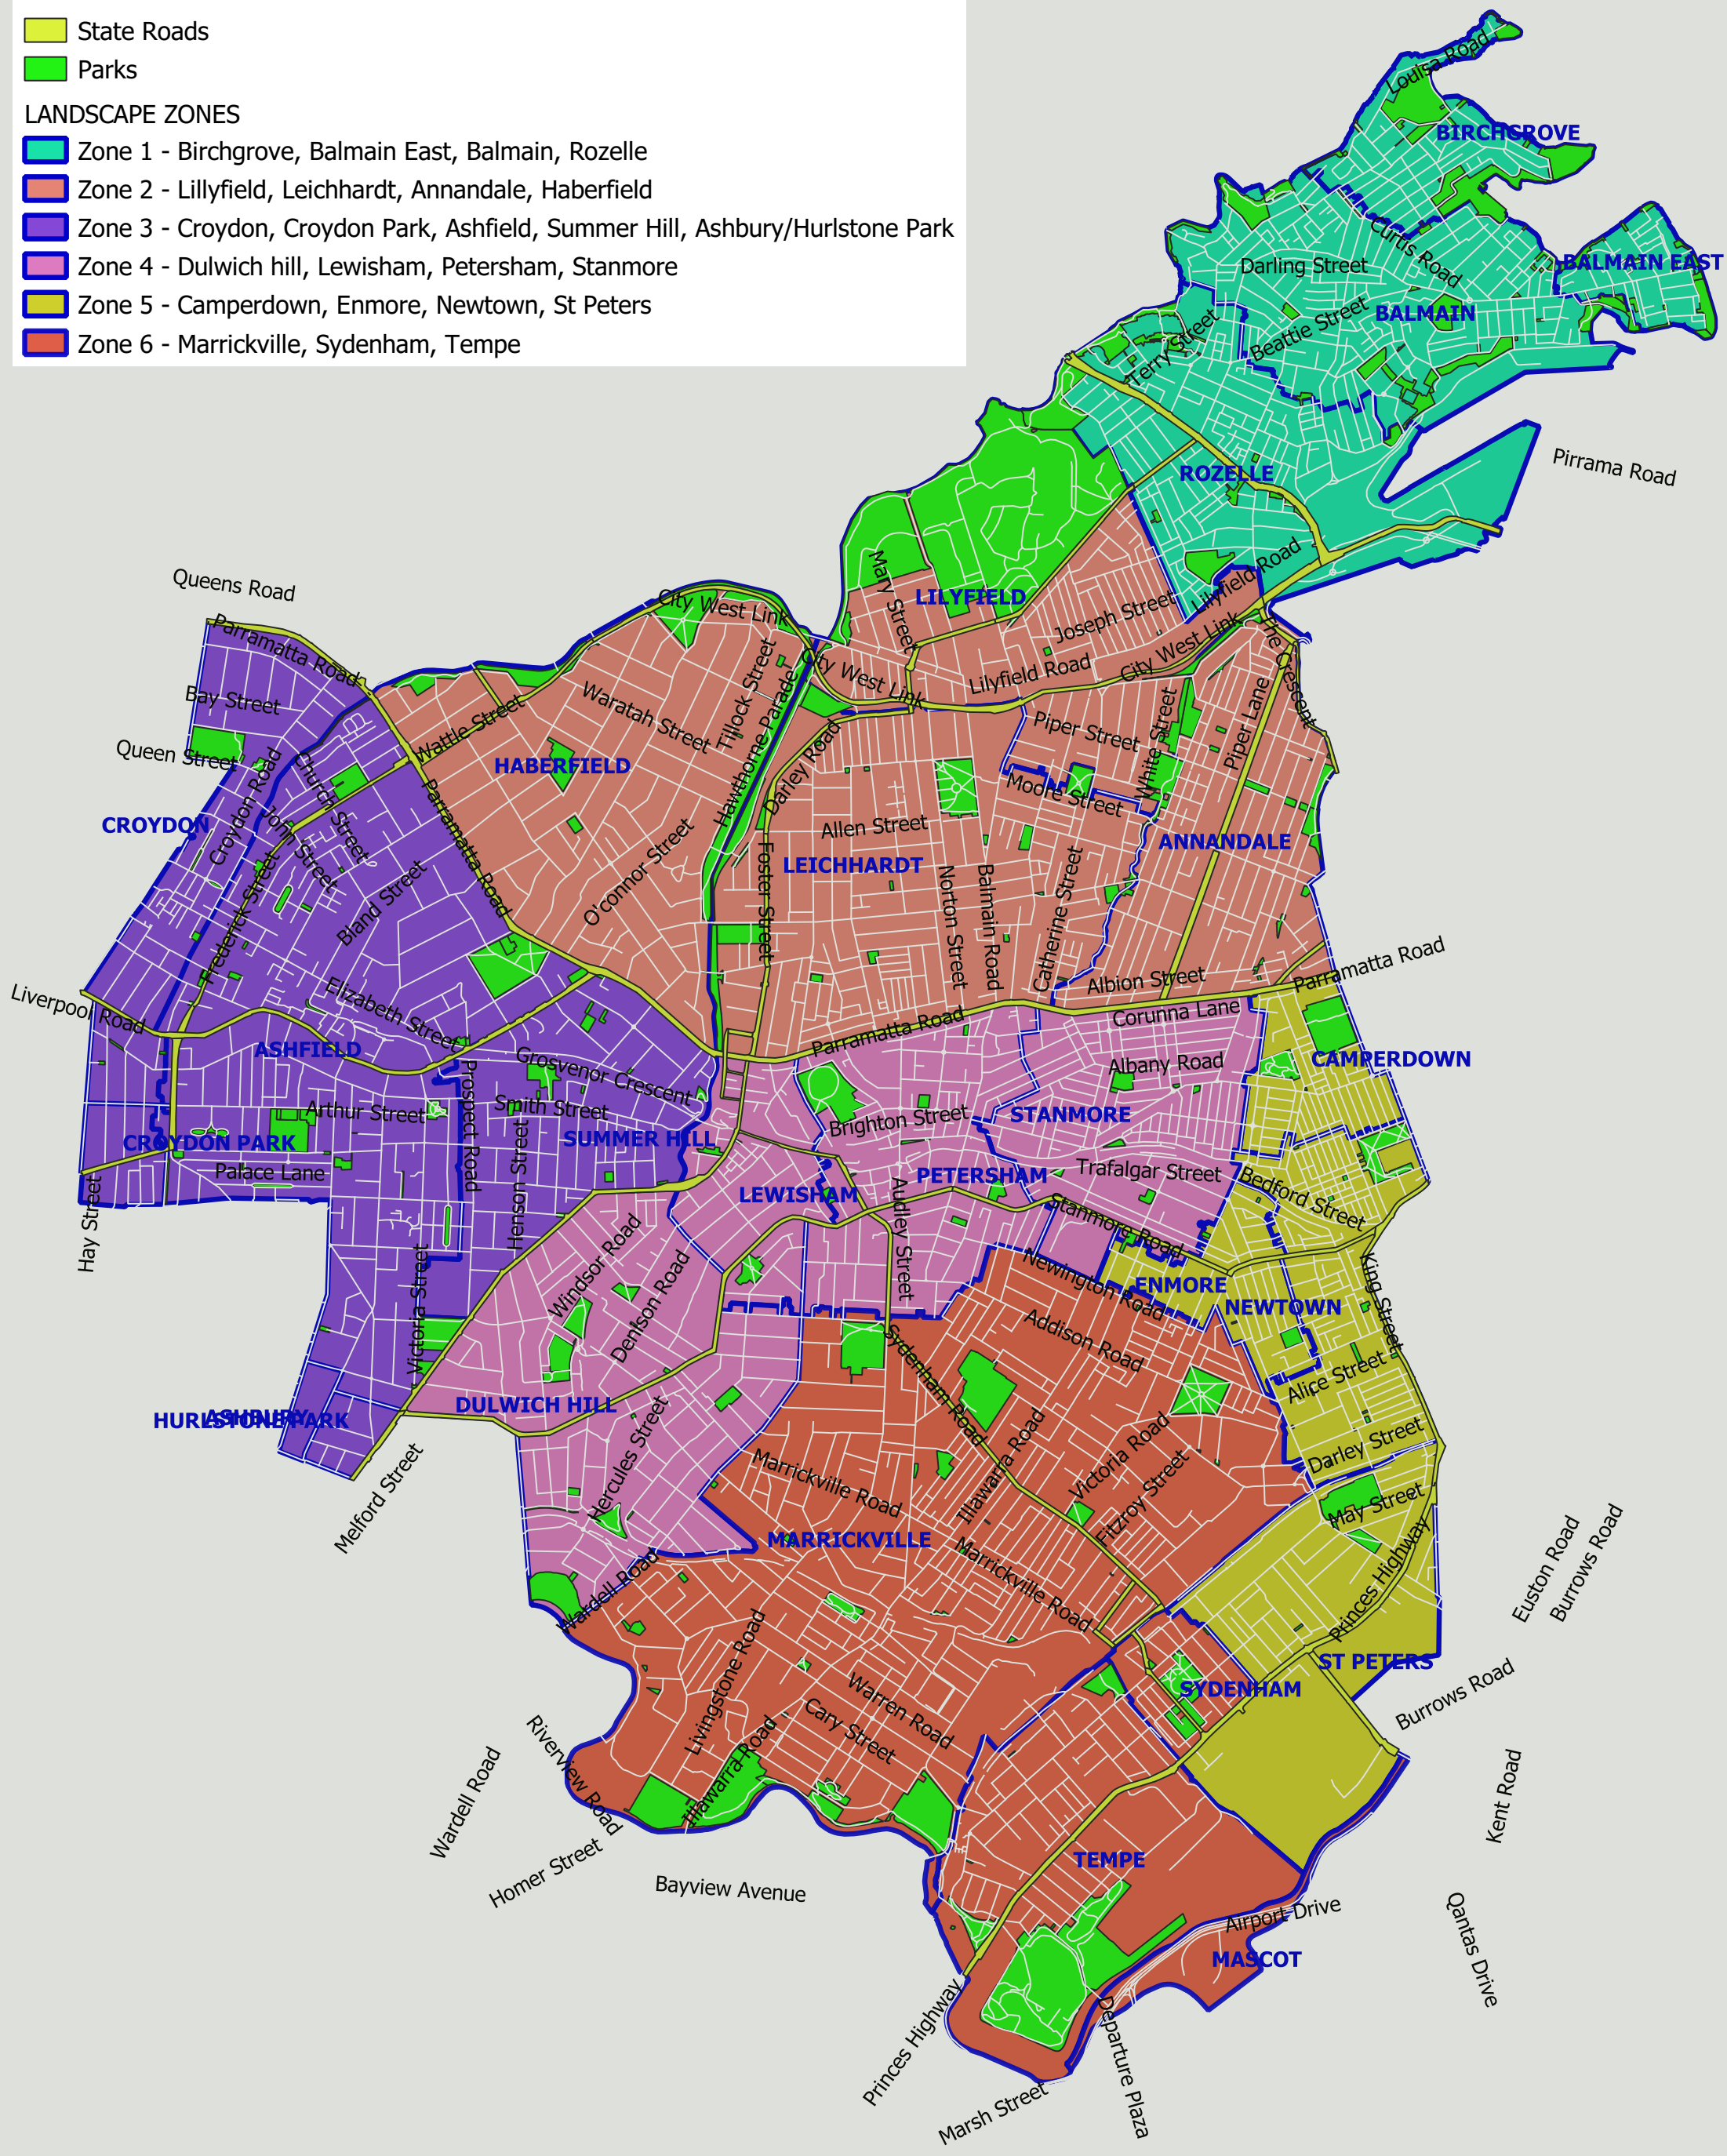

LANDSCAPE ZONES

LEGEND

State Roads

Parks

LANDSCAPE ZONES

Zone 1 - Birchgrove, Balmain East, Balmain, Rozelle

Zone 2 - Lilyfield, Leichhardt, Annandale, Haberfield

Zone 3 - Croydon, Croydon Park, Ashfield, Summer Hill, Ashbury/Hurlstone Park

Zone 4 - Dulwich Hill, Lewisham, Petersham, Stanmore

Zone 5 - Camperdown, Enmore, Newtown, St Peters

Zone 6 - Marrickville, Sydenham, Tempe