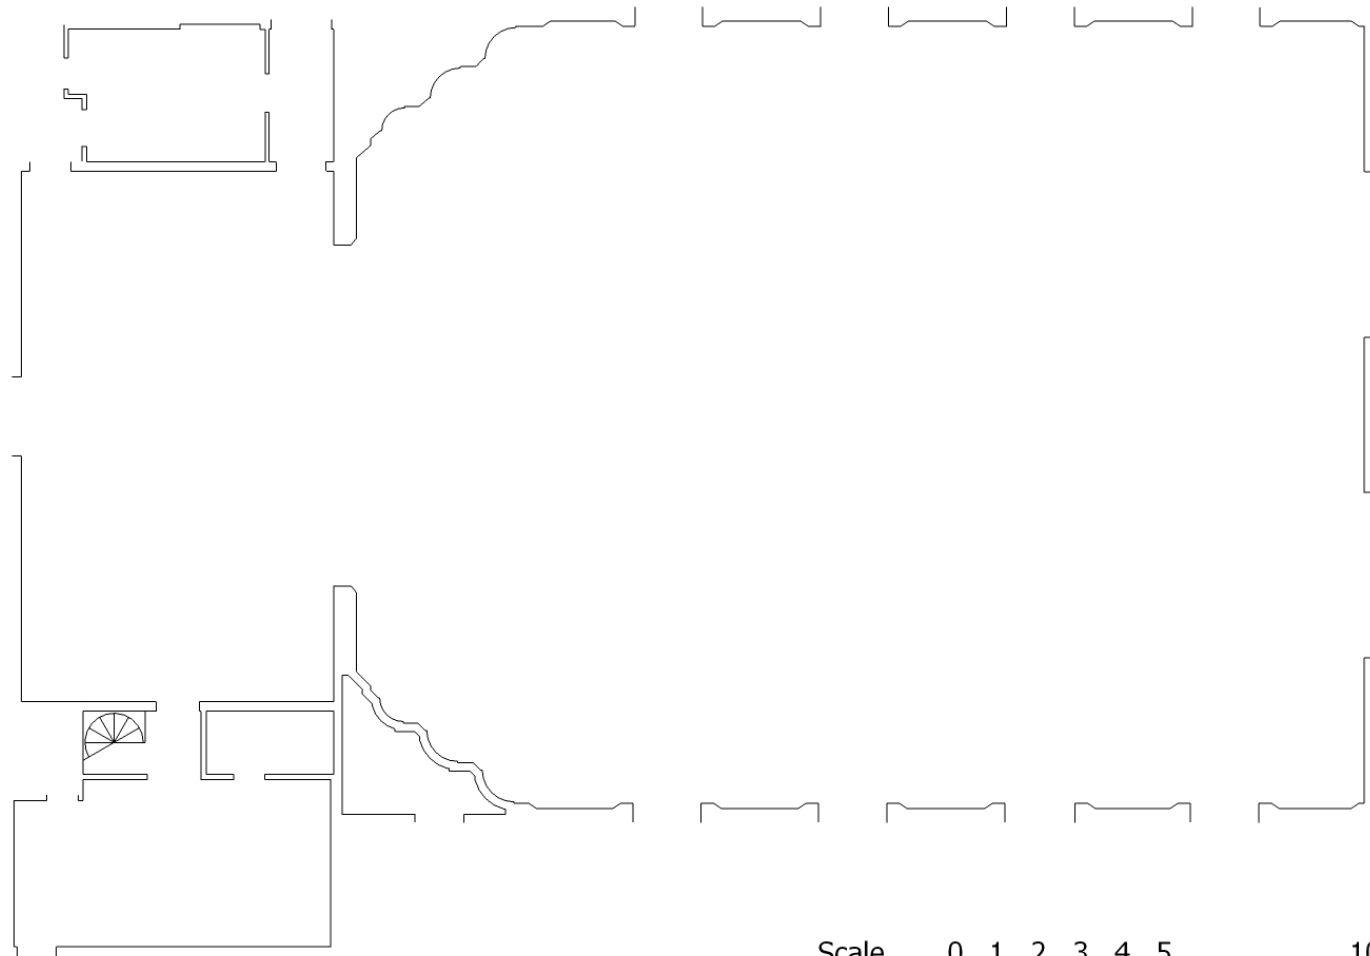

Main Hall Space Floor Plans

2014

Petersham Town Hall

Scale 0 1 2 3 4 5 10m

- KEY:-
-  Power point
 -  3 Phase Outlet
 -  15A Outlet

Scale 0 1 2 3 4 5 10m