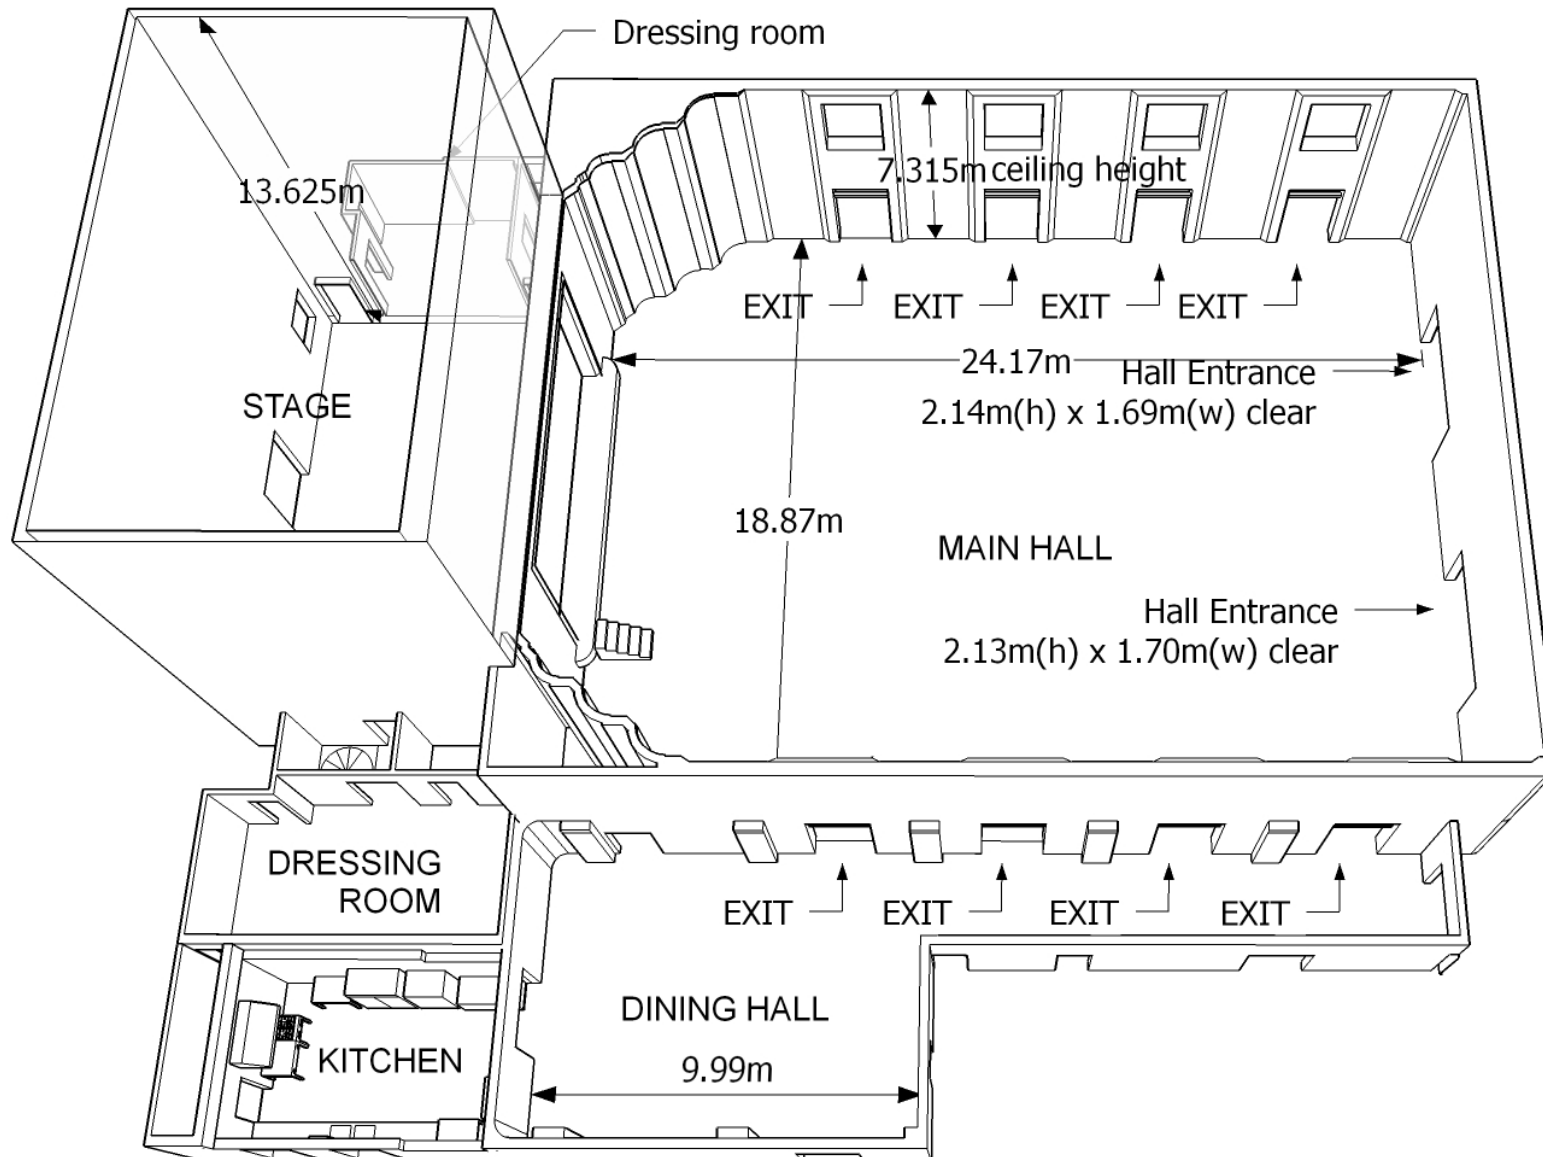

Main Hall Space Floor Plans

2014

Petersham Town Hall

Scale 0 1 2 3 4 5 10m

- KEY:-
-  Power point
 -  3 Phase Outlet
 -  15A Outlet

Scale 0 1 2 3 4 5 10m