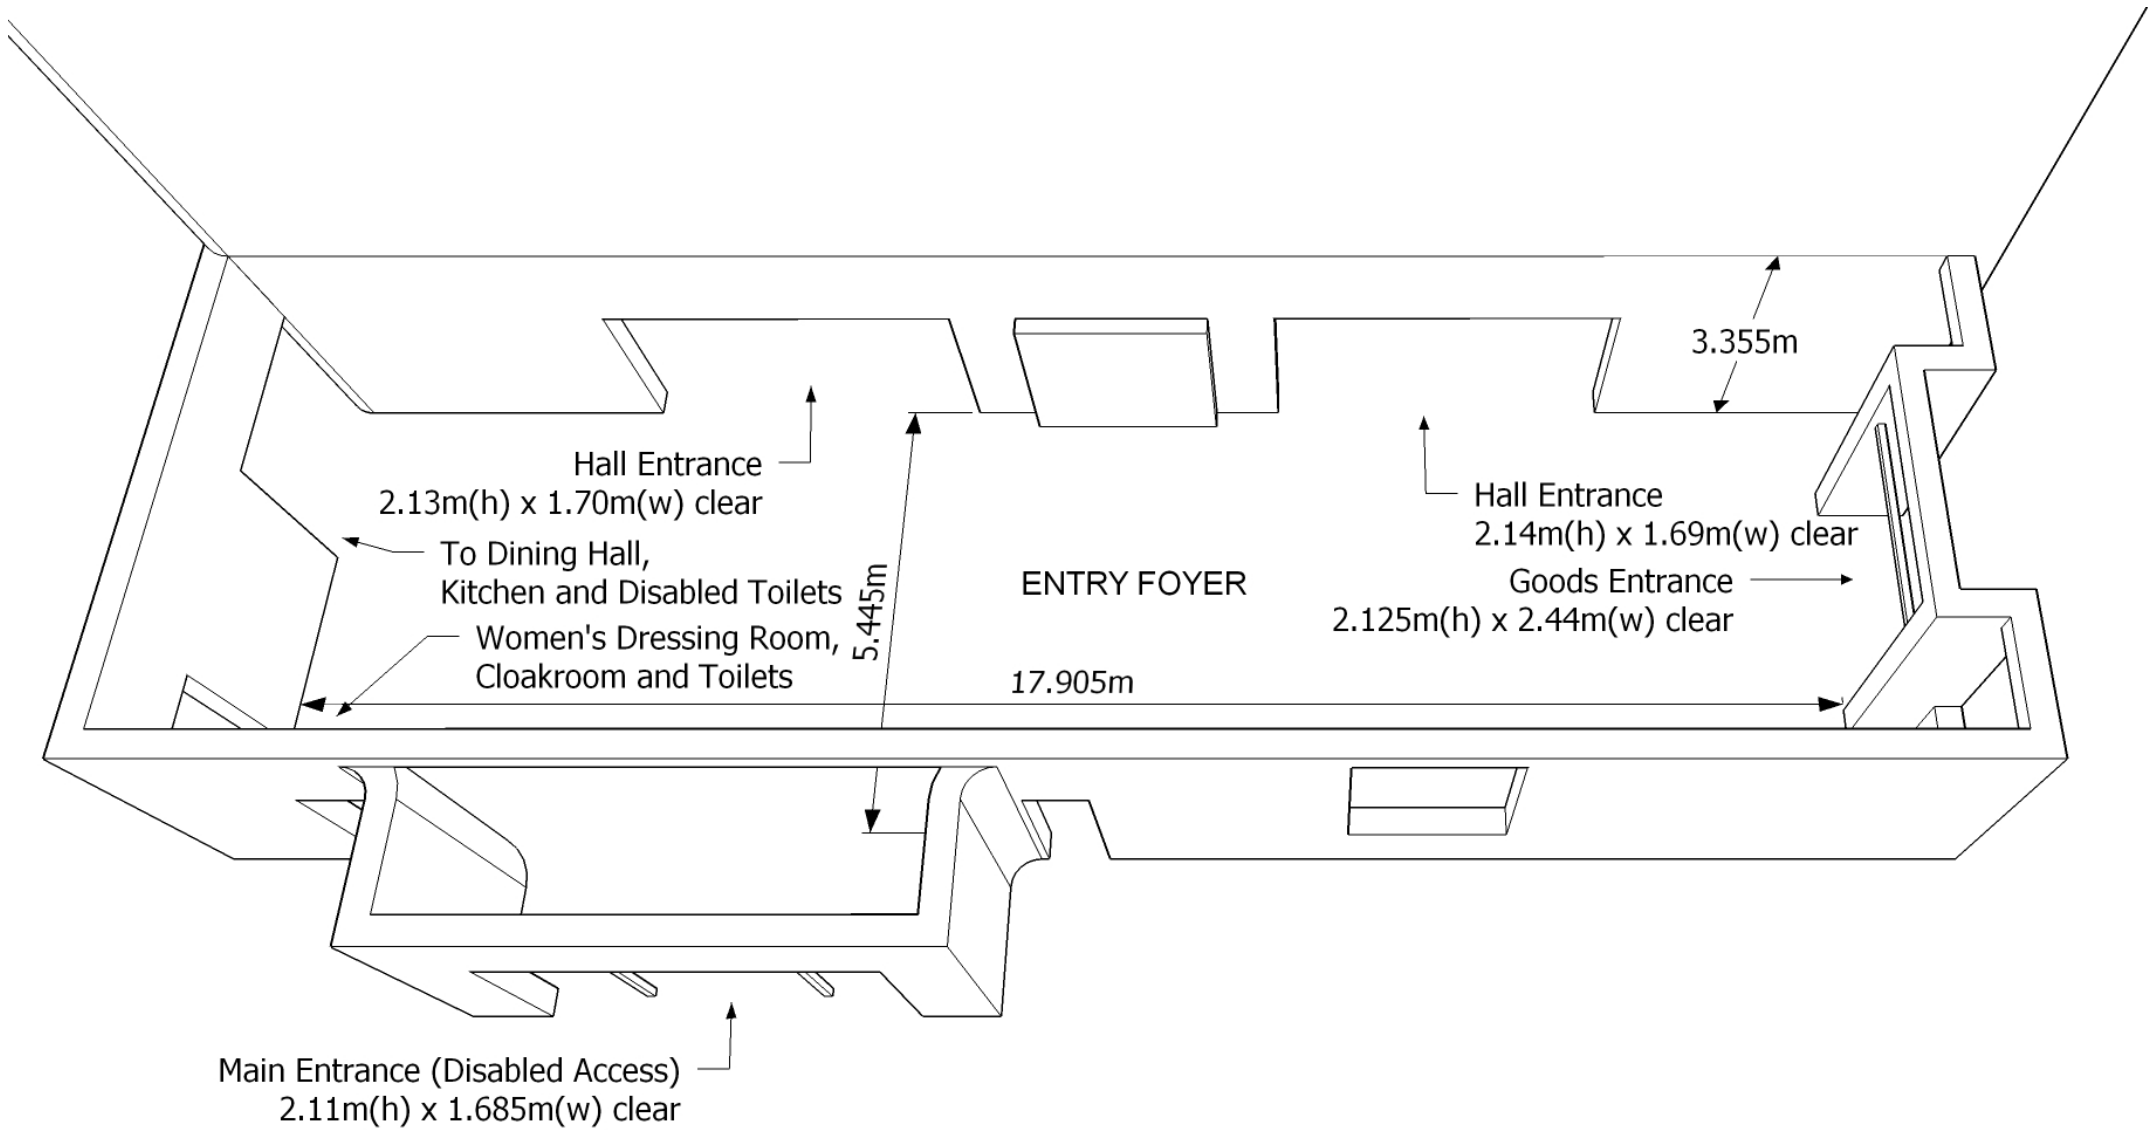

Main Hall Space Floor Plans

2014

Petersham Town Hall

Scale 0 1 2 3 4 5 10m

- KEY:-
-  Power point
 -  3 Phase Outlet
 -  15A Outlet

Scale 0 1 2 3 4 5 10m