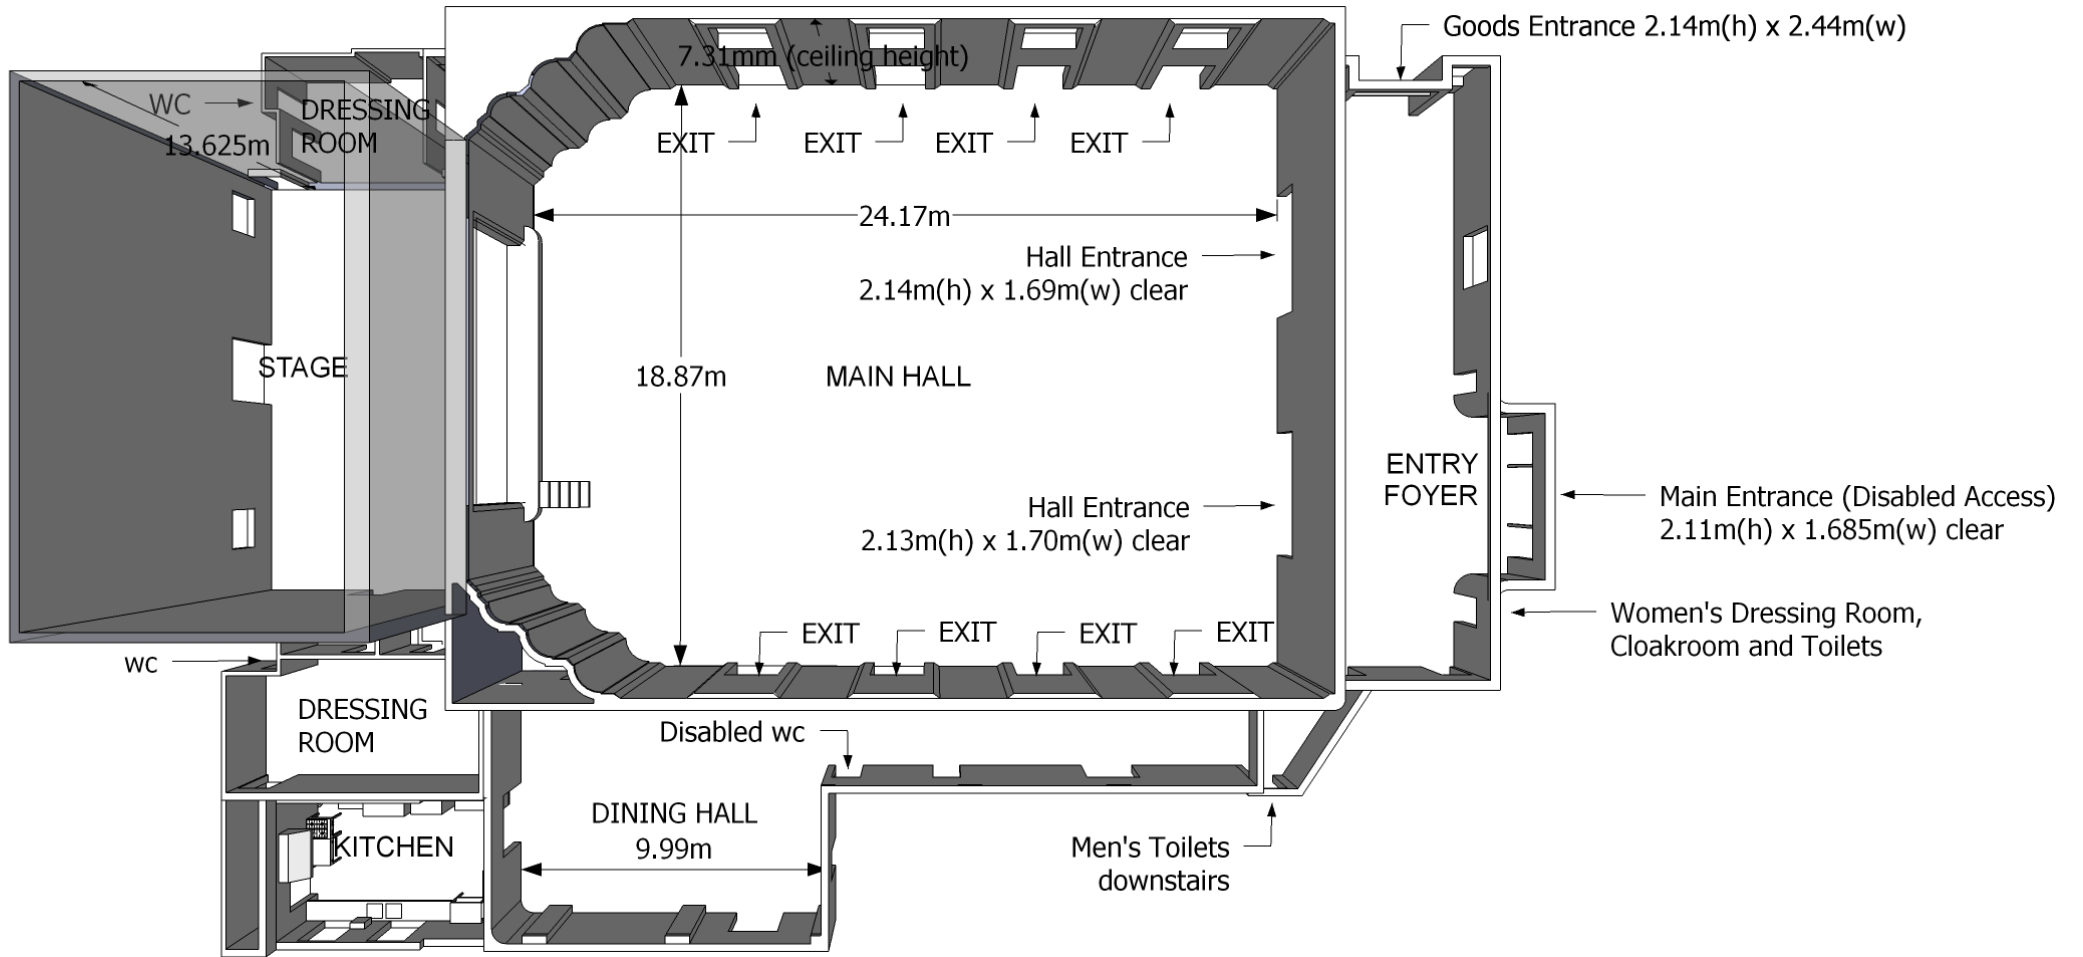

Main Hall Space Floor Plans

2014

Petersham Town Hall

Scale 0 1 2 3 4 5 10m

- KEY:-
-  Power point
 -  3 Phase Outlet
 -  15A Outlet

Scale 0 1 2 3 4 5 10m