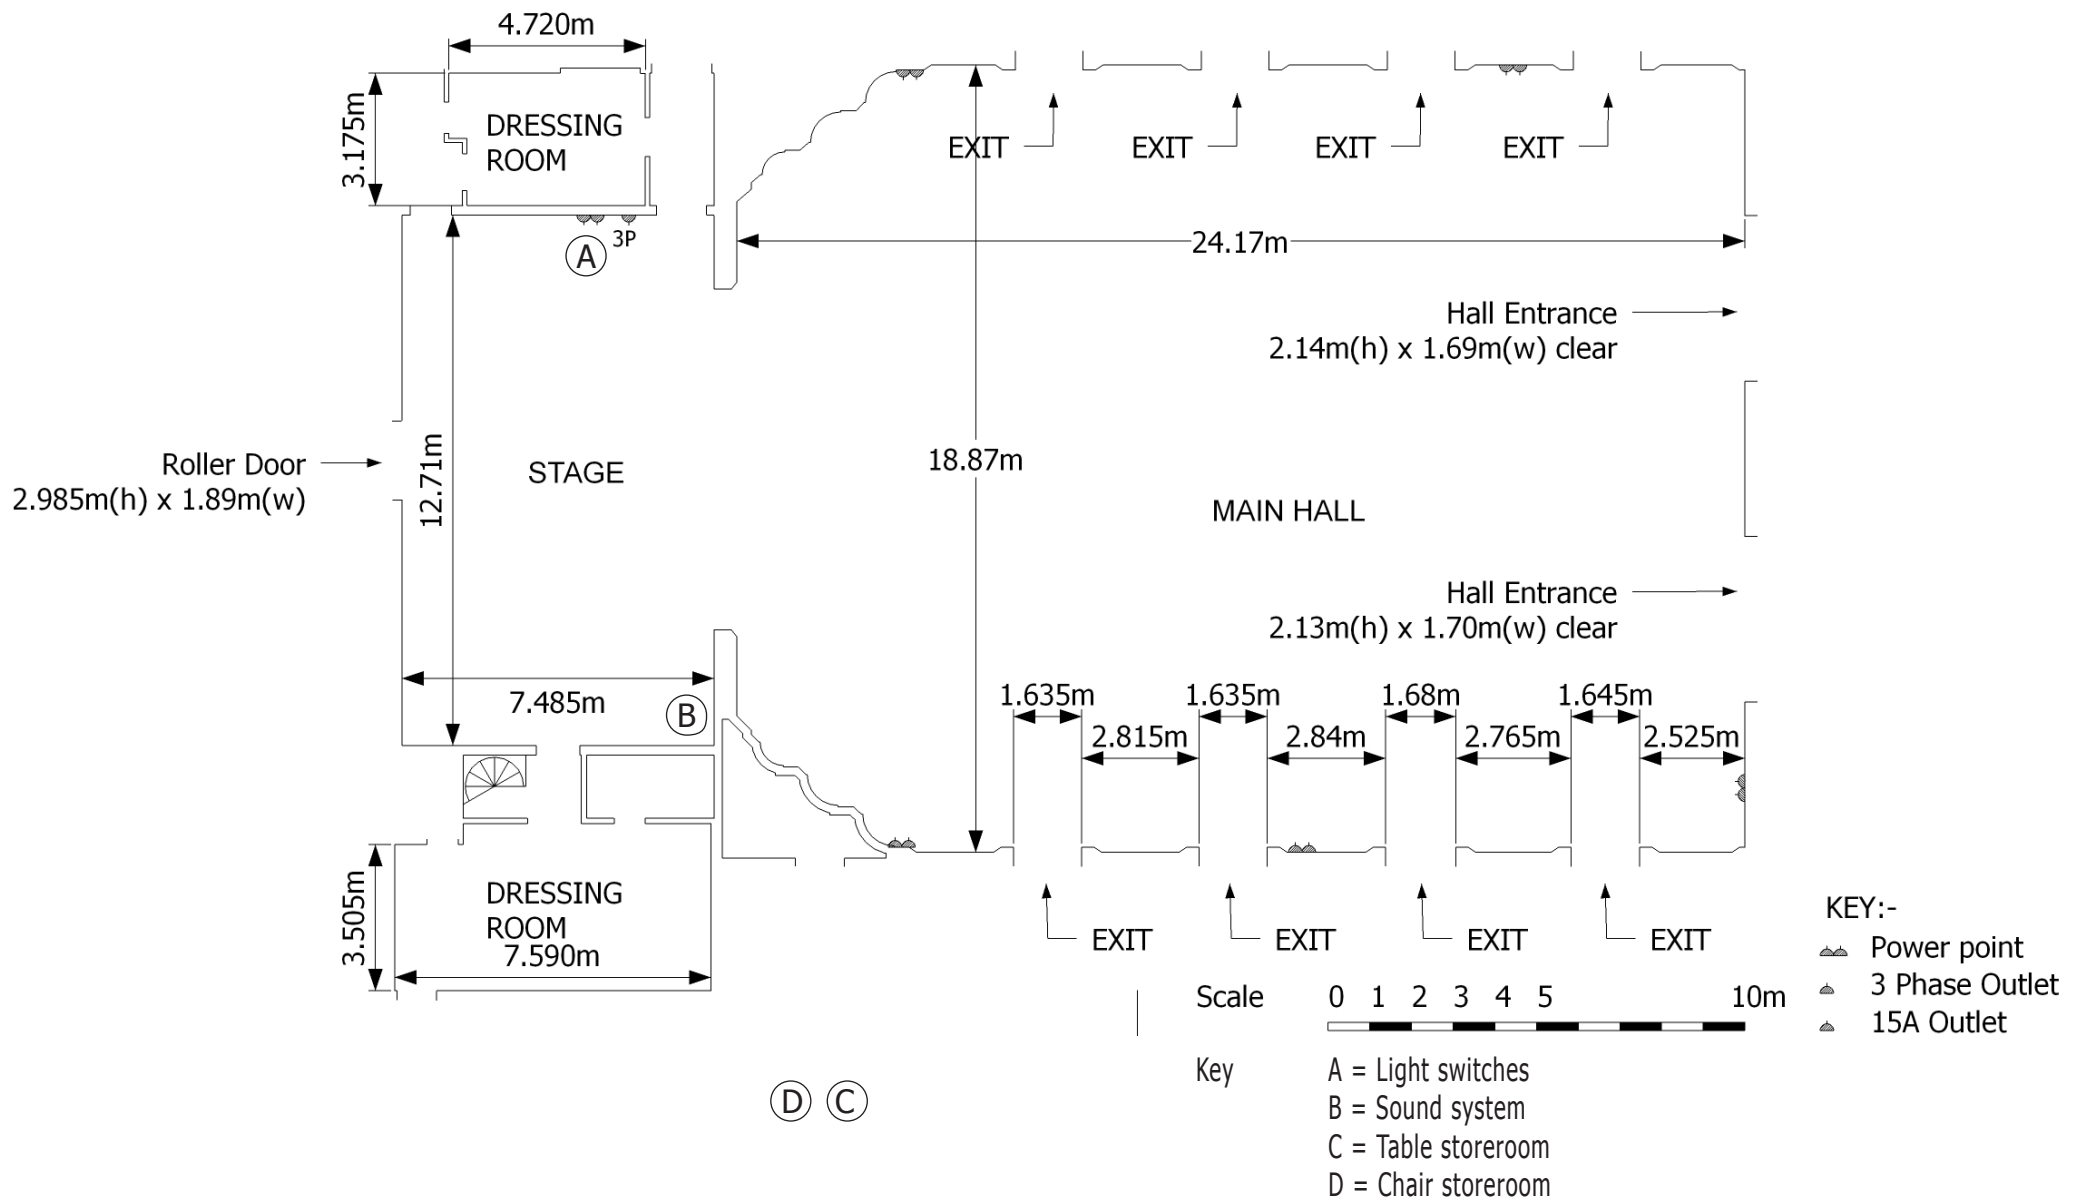

Main Hall Space Floor Plans

2014

Petersham Town Hall

Scale 0 1 2 3 4 5 10m

- KEY:-
-  Power point
 -  3 Phase Outlet
 -  15A Outlet

Scale 0 1 2 3 4 5 10m