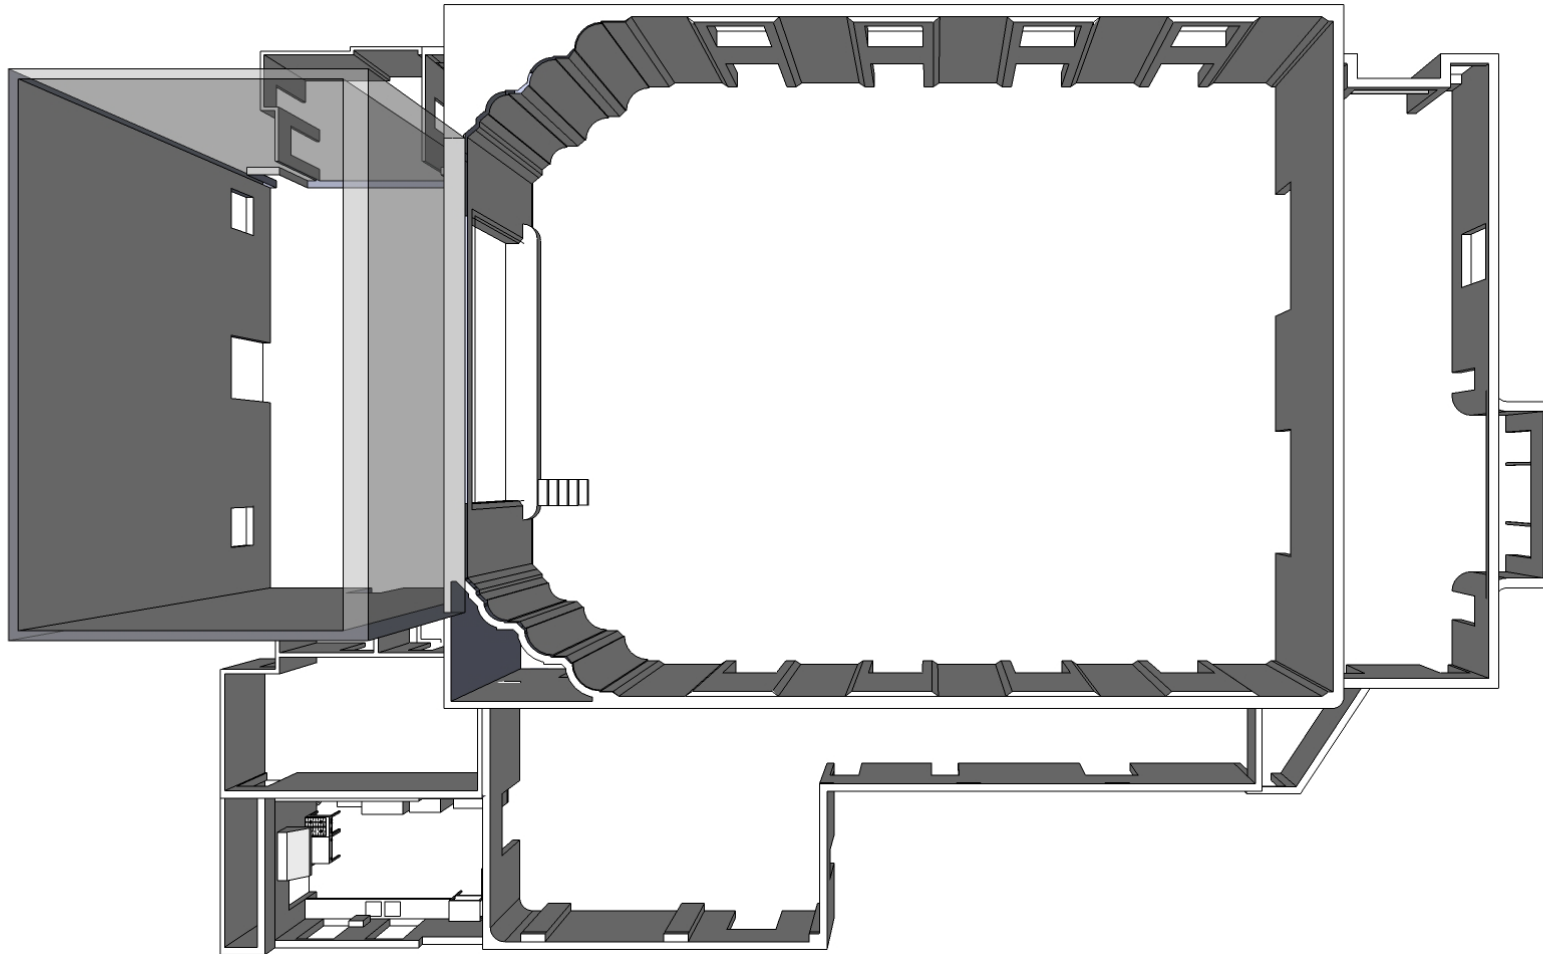

Main Hall Space Floor Plans

2014

Petersham Town Hall

Scale 0 1 2 3 4 5 10m

- KEY:-
-  Power point
 -  3 Phase Outlet
 -  15A Outlet

Scale 0 1 2 3 4 5 10m