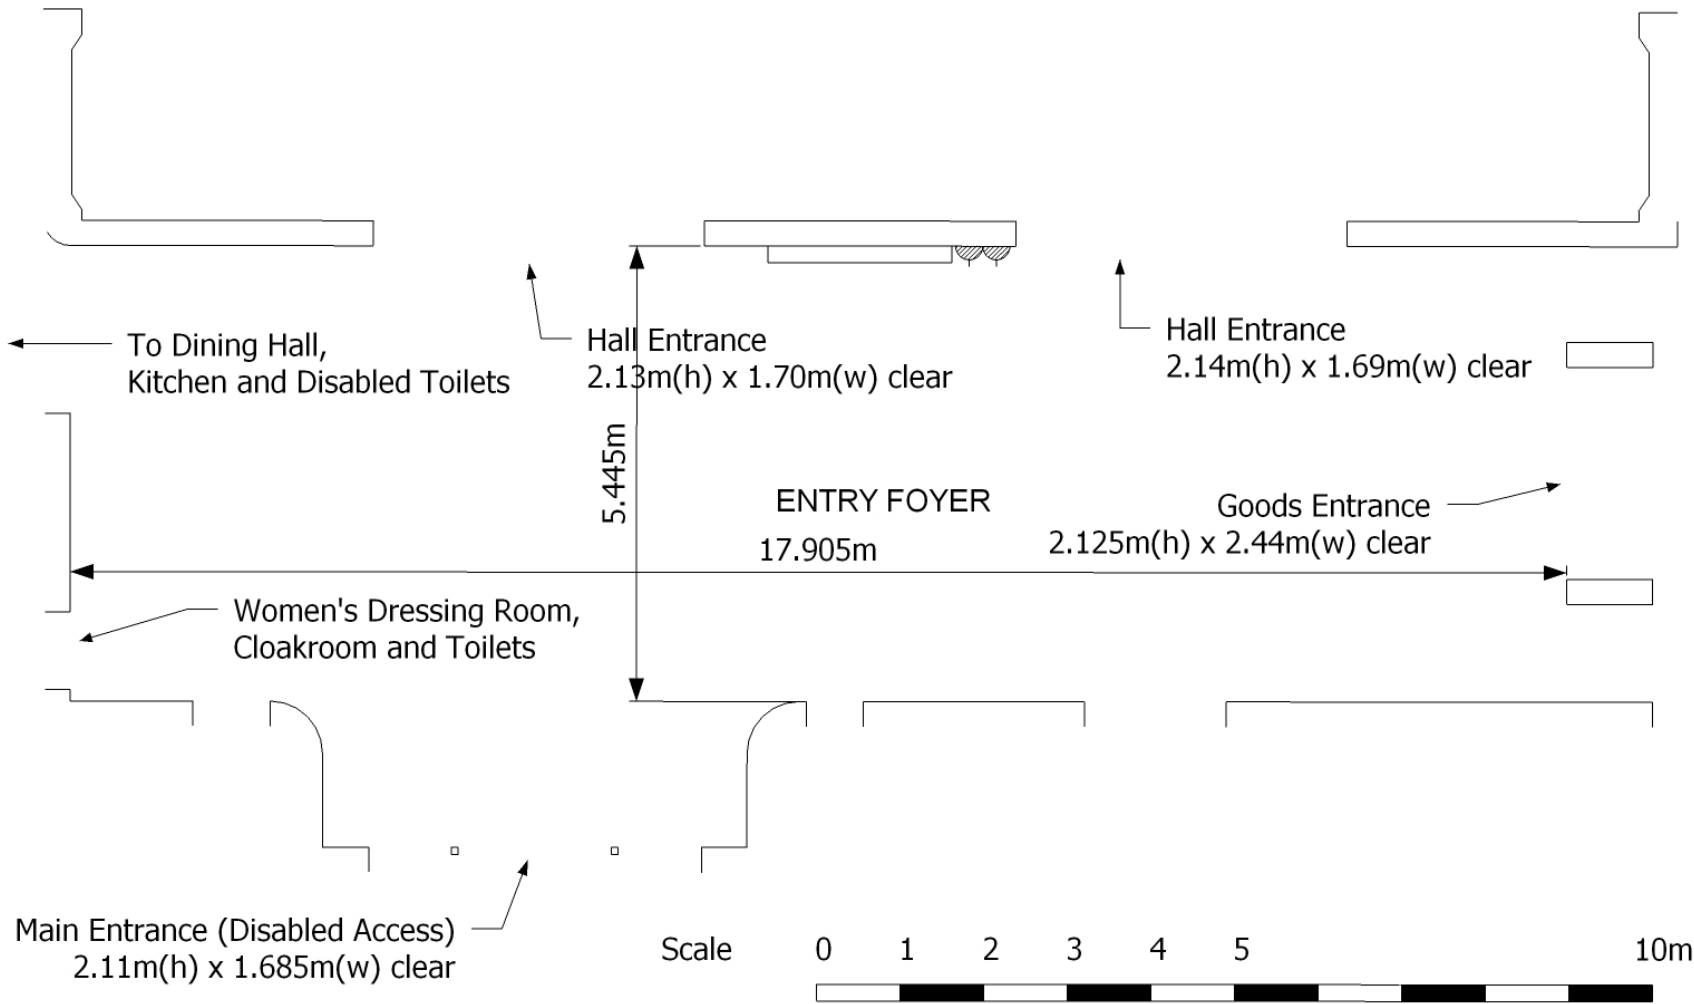

Main Hall Space Floor Plans

2014

Petersham Town Hall

Scale 0 1 2 3 4 5 10m

- KEY:-
-  Power point
 -  3 Phase Outlet
 -  15A Outlet

Scale 0 1 2 3 4 5 10m