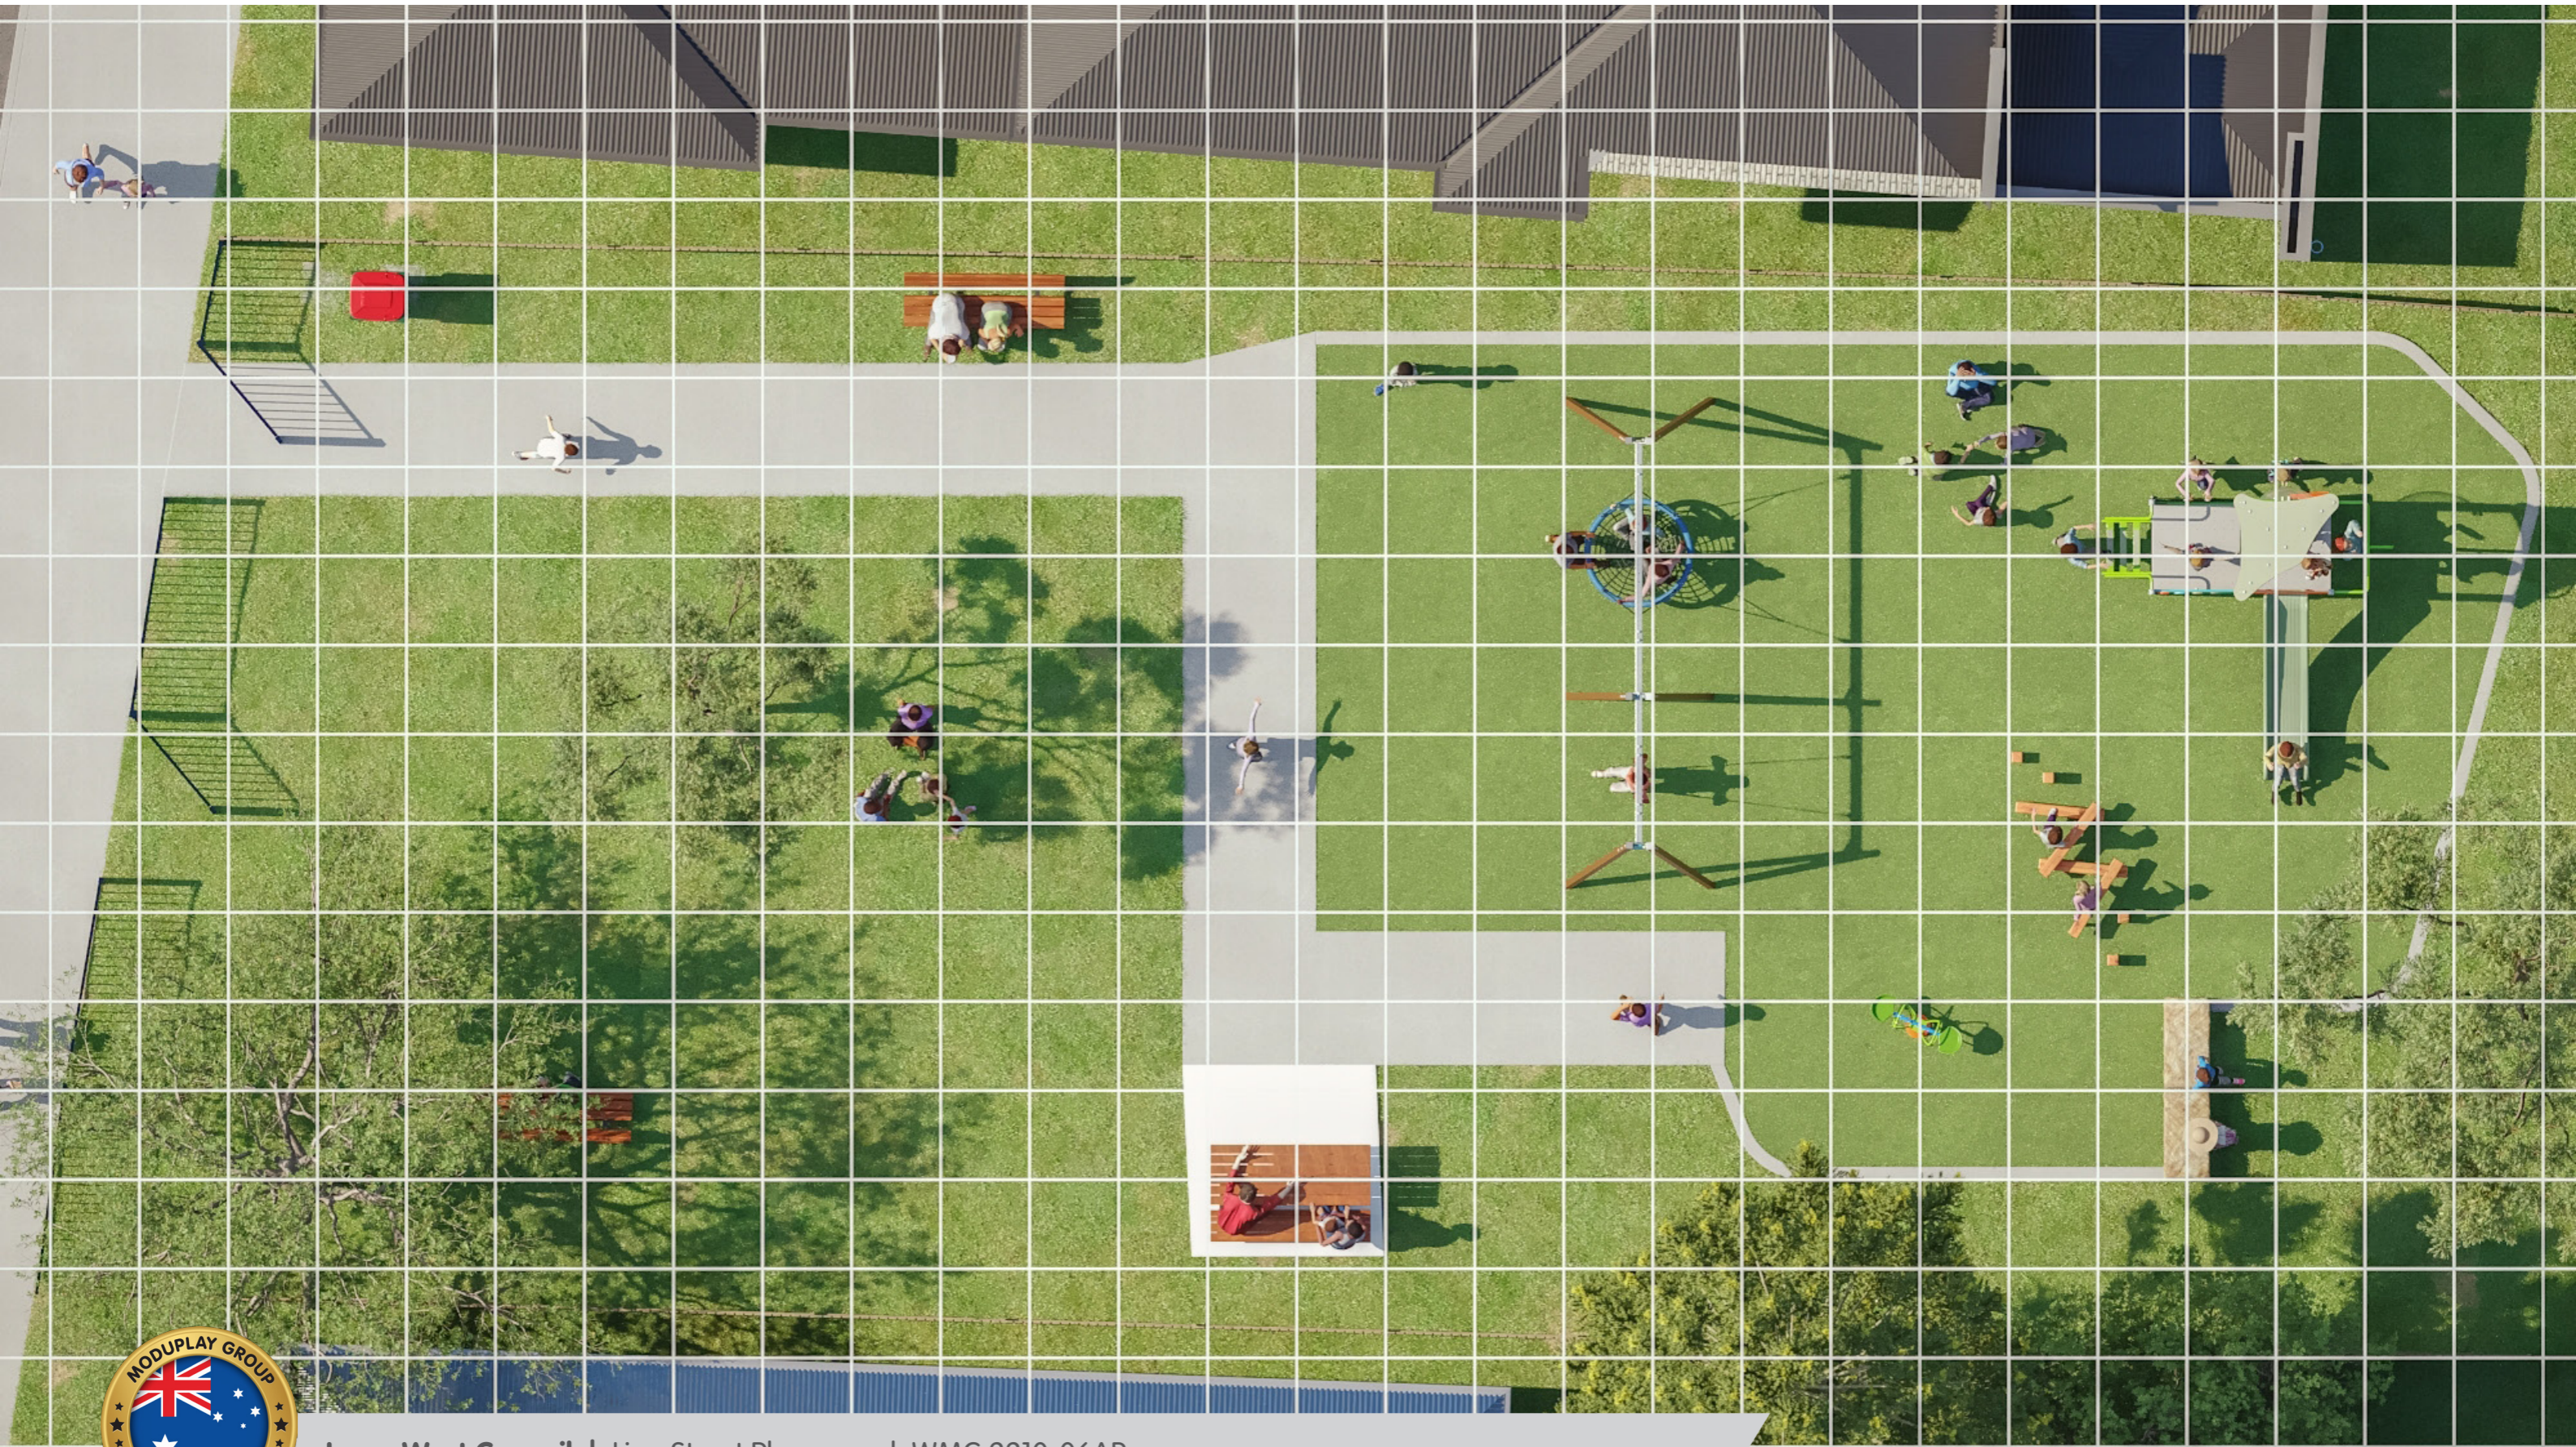

Inner West Council | Lion Street Playground, WMC 2210-06AR

Inner West Council | Lion Street Playground, WMC 2210-06AR