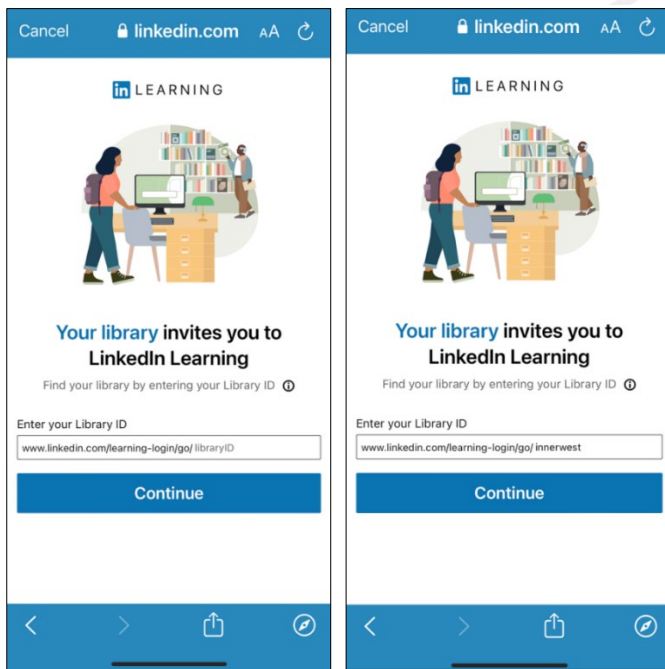

INNER WEST

LinkedIn Learning App Login

How do I log in as an Inner West Council library patron?

Install the LinkedIn Learning app from the [Apple App Store](#) or [Google Play](#)

1. Tap on Sign in

2. Tap on 'Sign in with your library card'

INNER WEST

3. Enter *innerwest* as the libraryID.

4. Enter your Inner West library card number and PIN/Password and tap on Continue.

For further information, visit the [LinkedIn Learning FAQs](#).