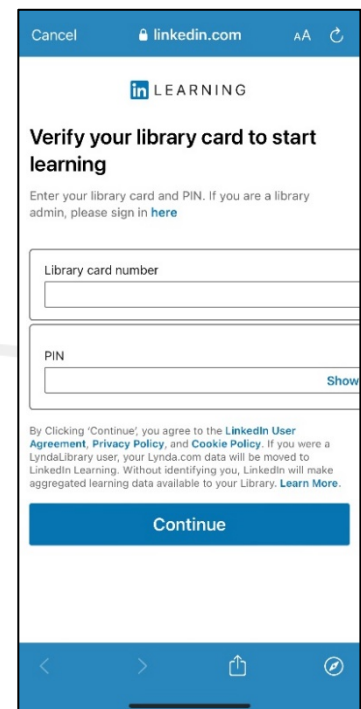

INNER WEST

LinkedIn Learning App Login

How do I log in as an Inner West Council library patron?

Install the LinkedIn Learning app from the [Apple App Store](#) or [Google Play](#)

1. Tap on Sign in

2. Tap on 'Sign in with your library card'

INNER WEST

3. Enter *innerwest* as the libraryID.

4. Enter your Inner West library card number and PIN/Password and tap on Continue.

For further information, visit the [LinkedIn Learning FAQs](#).