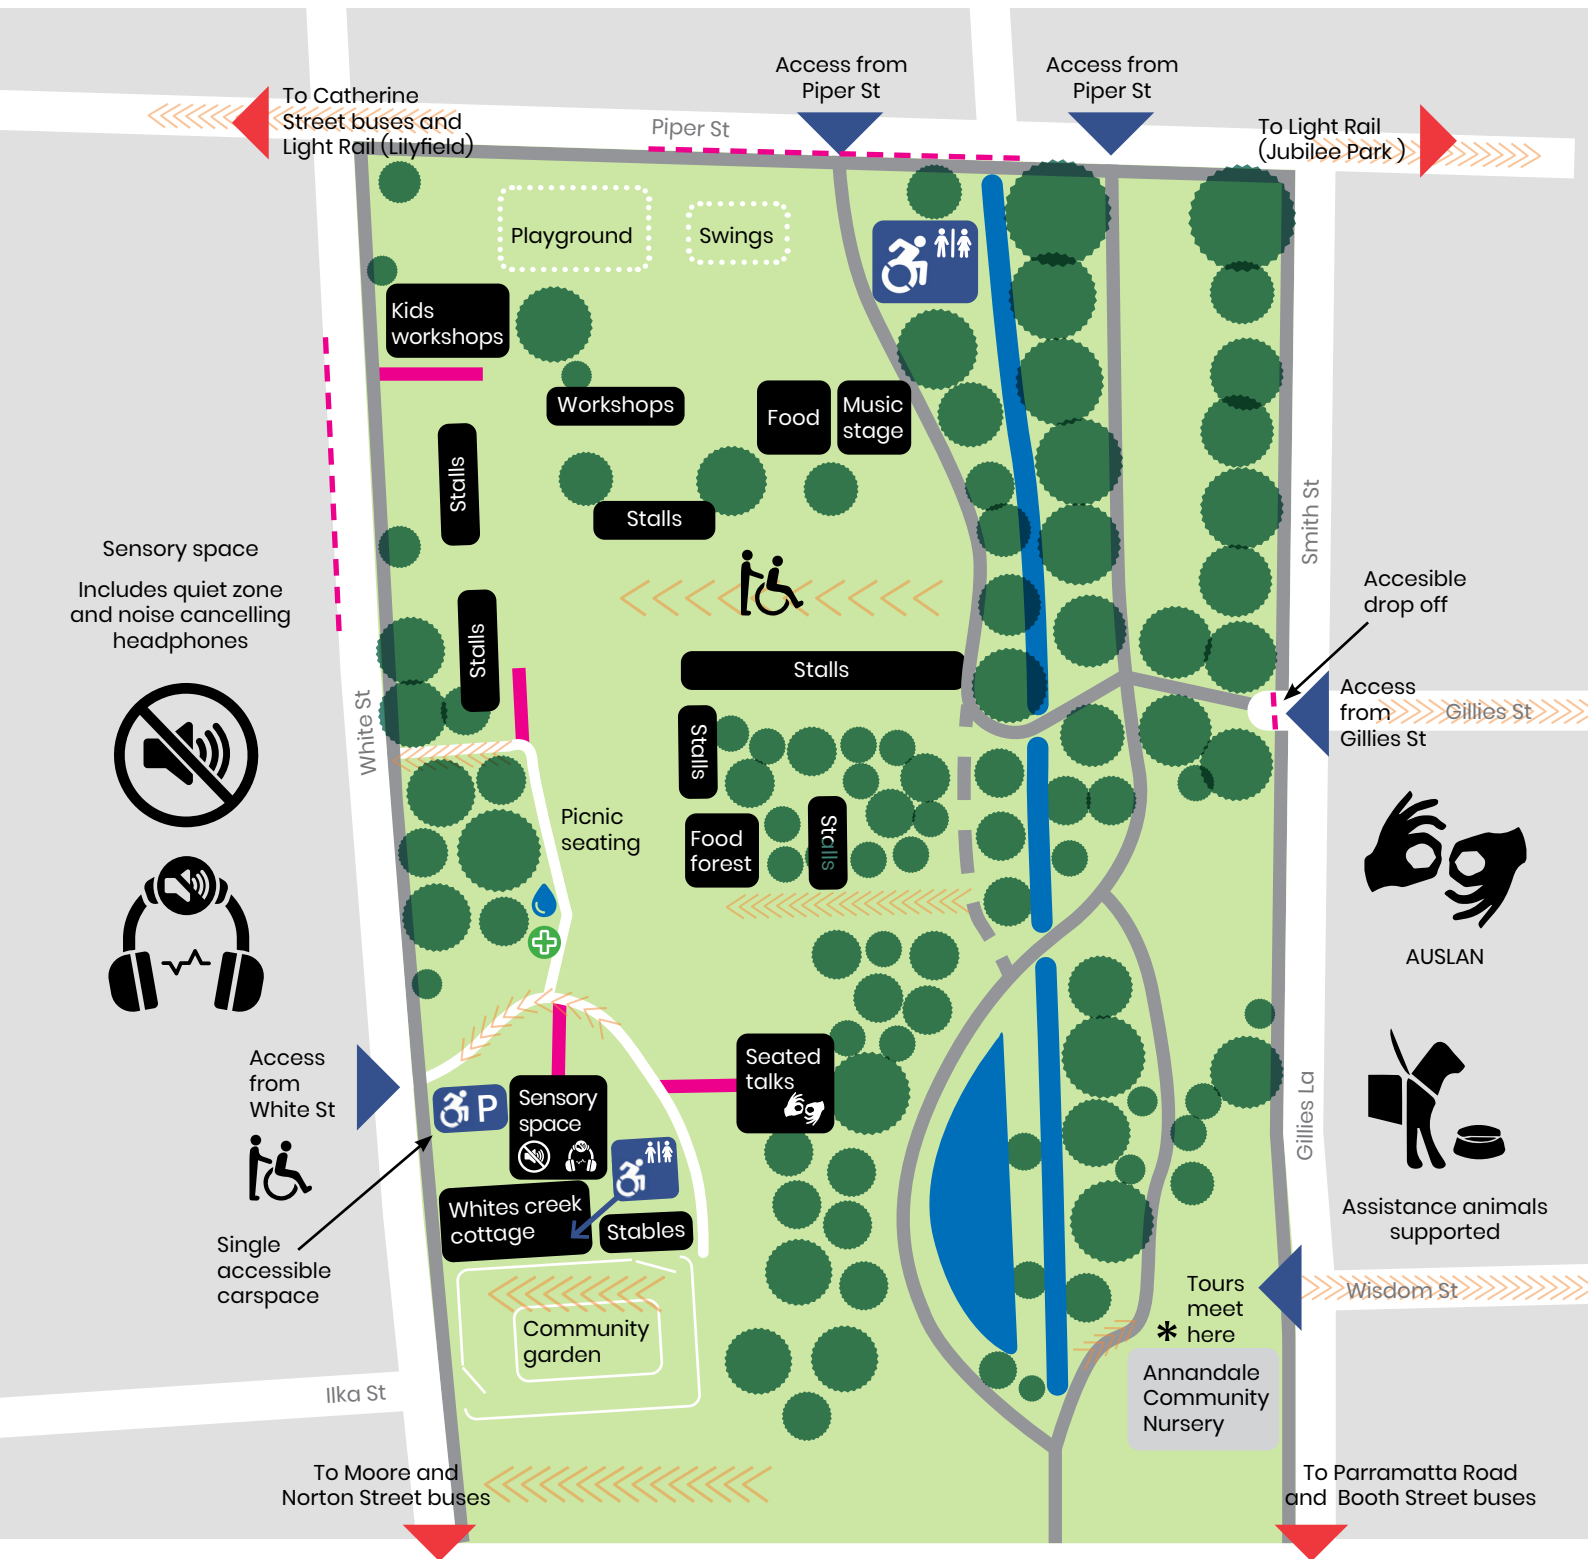

Footprints Ecofestival map

Key

Accessible toilets

Users of mobility aids may require assistance due to uneven surface or moderate slope at this location

Recommended access to festival activities

Accessible pick up and drop off - no parking

Steep

Canal and wetland

Water station

First Aid

Paved path

Unpaved path

Wheelchair matting