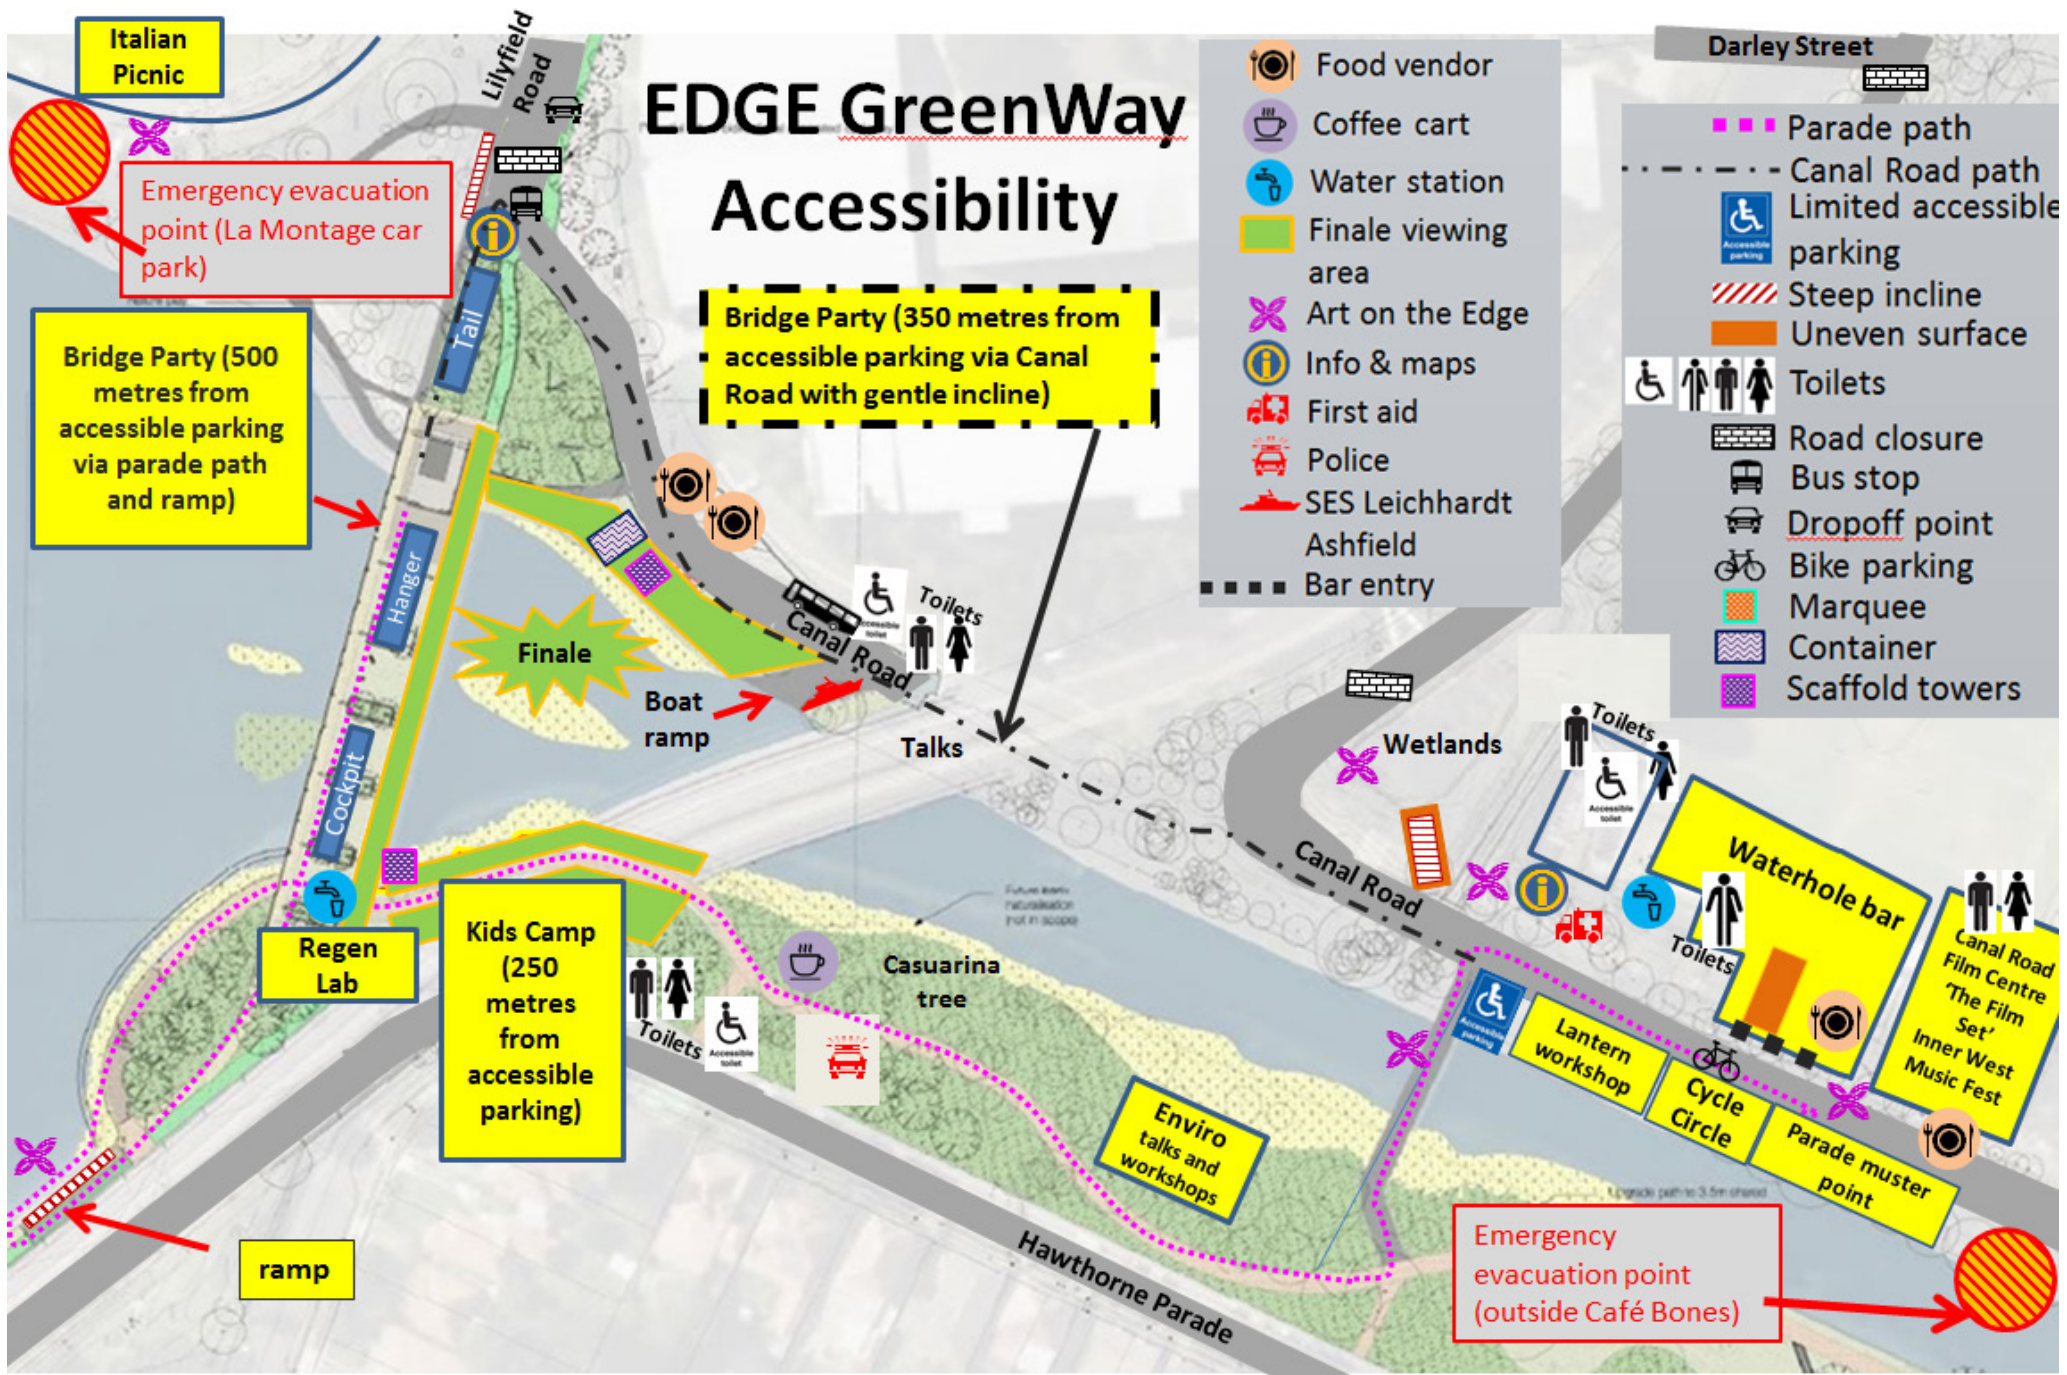

EDGE GreenWay Accessibility

- Food vendor
- Coffee cart
- Water station
- Finale viewing area
- Art on the Edge
- Info & maps
- First aid
- Police
- SES Leichhardt Ashfield
- Bar entry

- Parade path
- Canal Road path
- Limited accessible parking
- Steep incline
- Uneven surface
- Toilets
- Road closure
- Bus stop
- Dropoff point
- Bike parking
- Marquee
- Container
- Scaffold towers

Italian Picnic

Emergency evacuation point (La Montage car park)

Bridge Party (500 metres from accessible parking via parade path and ramp)

Bridge Party (350 metres from accessible parking via Canal Road with gentle incline)

Kids Camp (250 metres from accessible parking)

Emergency evacuation point (outside Café Bones)

ramp

Regen Lab

Enviro talks and workshops

Waterhole bar

Canal Road Film Centre 'The Film Set' Inner West Music Fest

Regen Lab

Cockpit

Hanger

Tail

Lillyfield Road

Canal Road

Canal Road

Hawthorne Parade