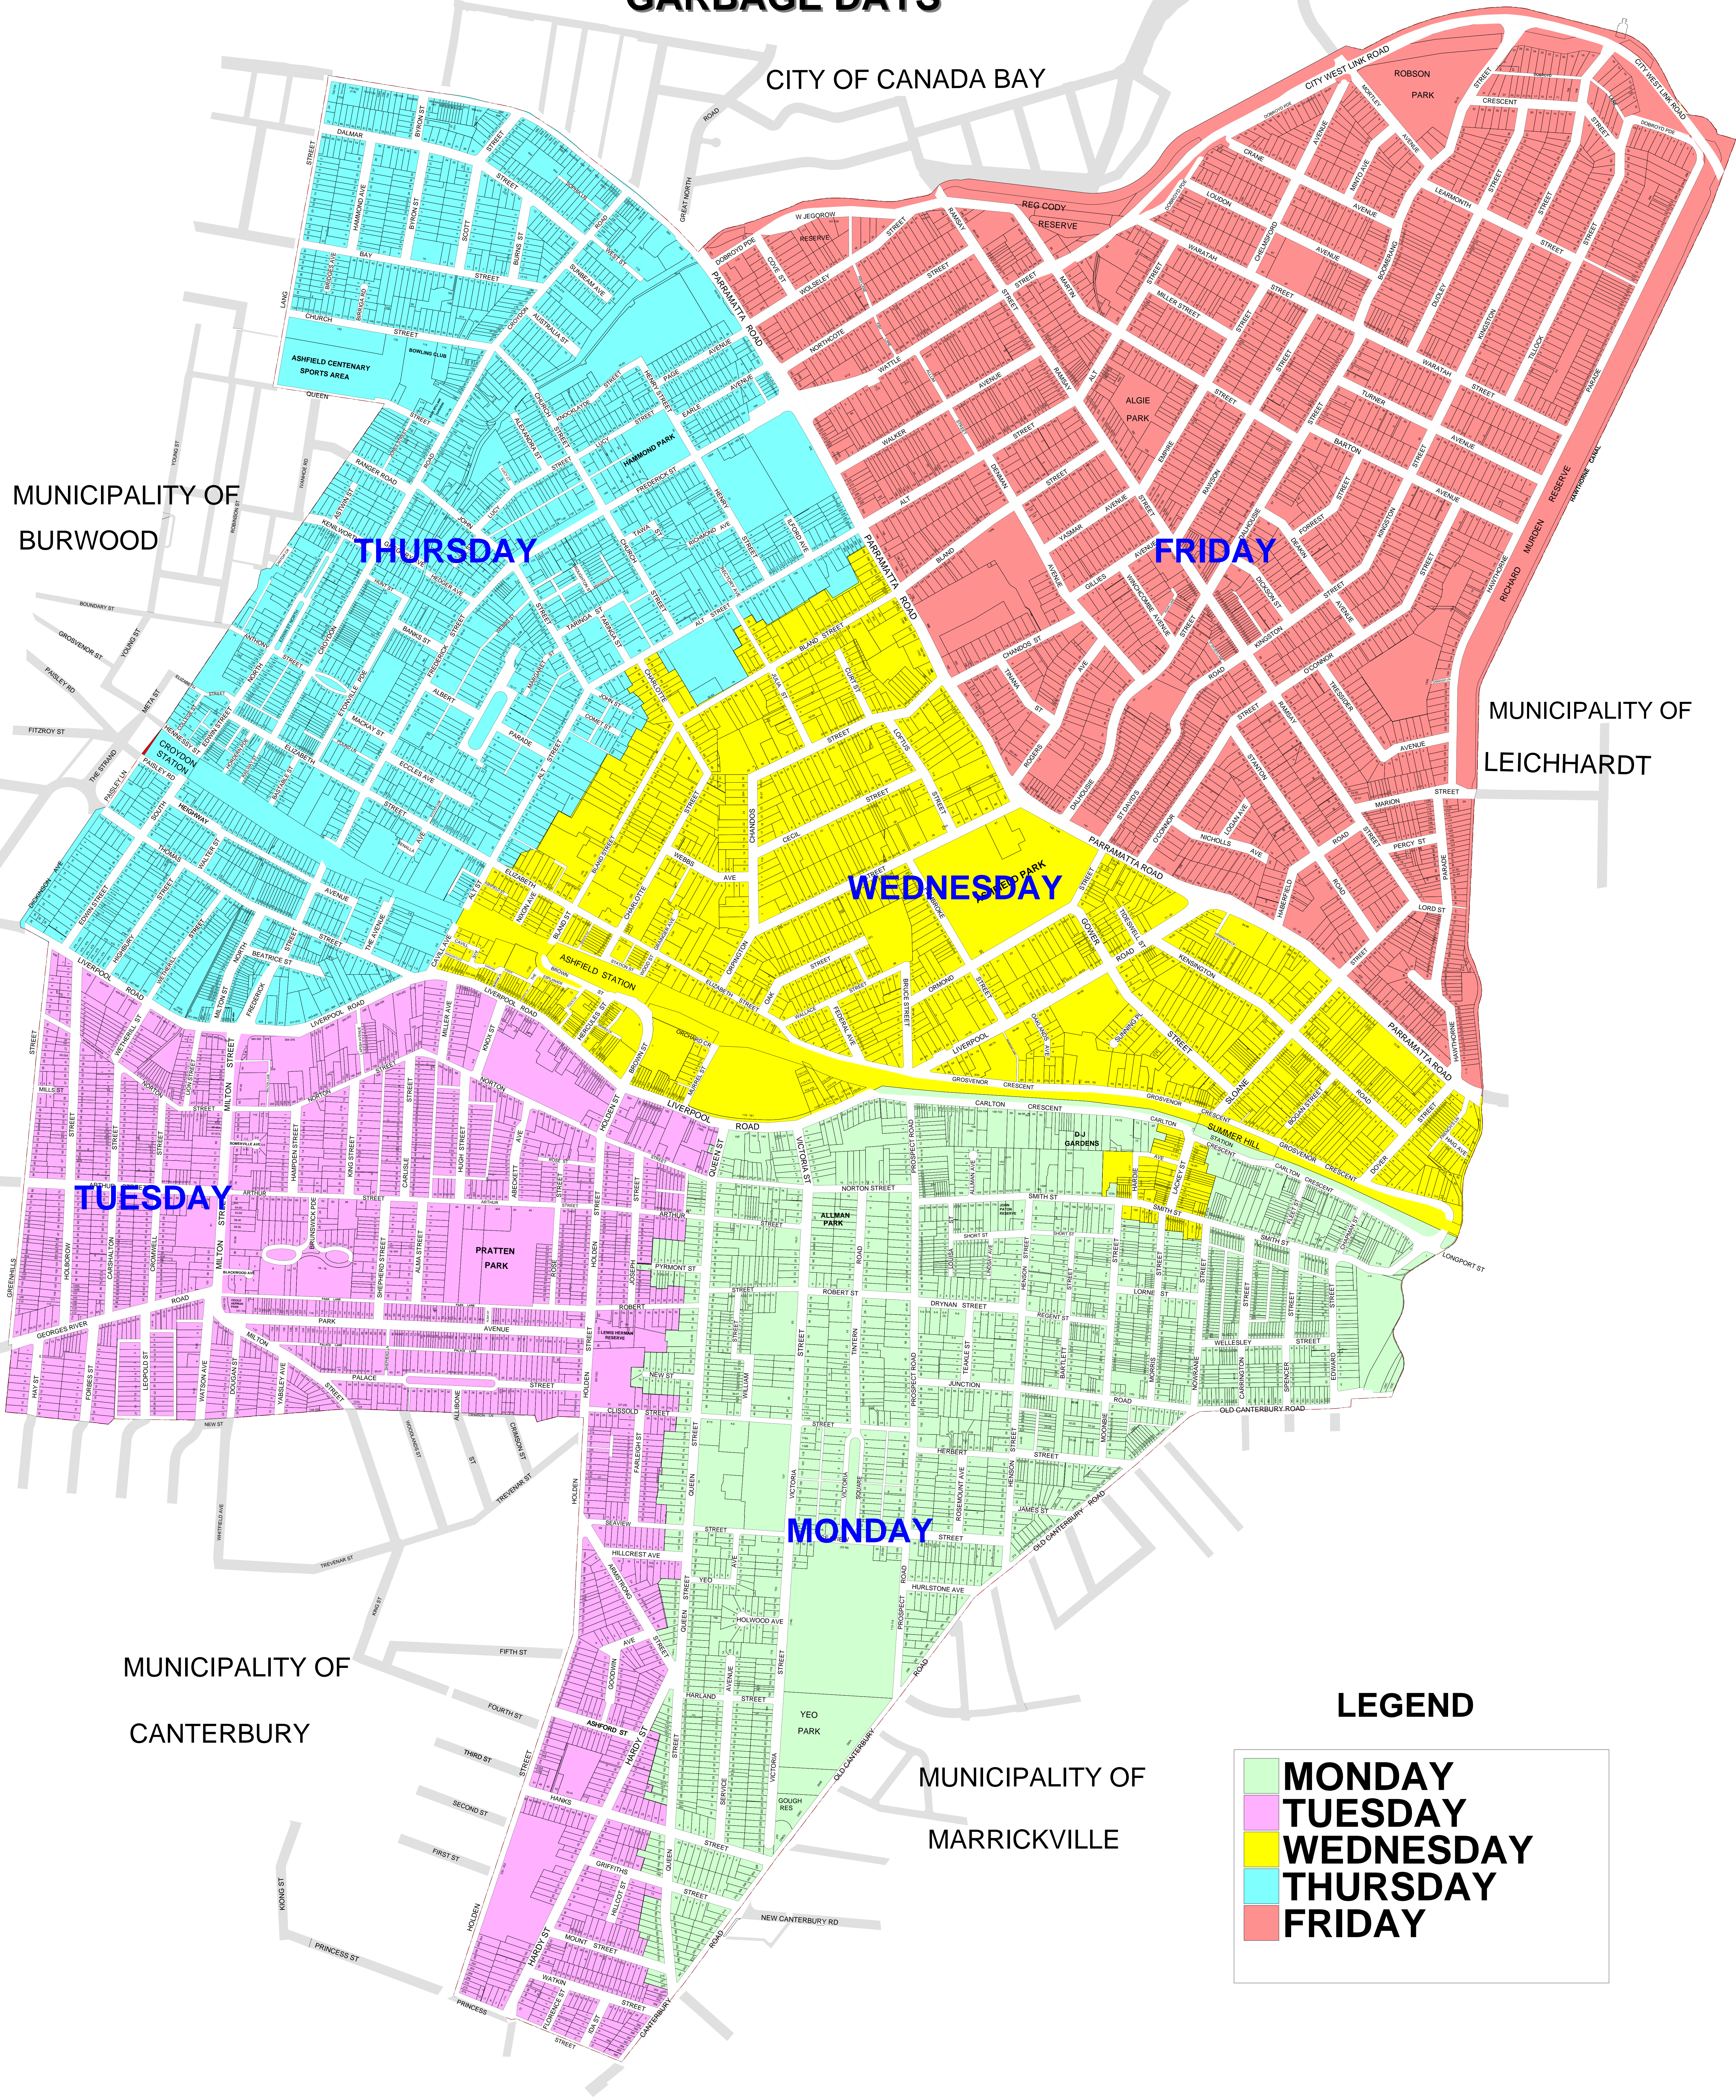

GARBAGE DAYS

CITY OF CANADA BAY

MUNICIPALITY OF BURWOOD

MUNICIPALITY OF LEICHHARDT

MUNICIPALITY OF CANTERBURY

MUNICIPALITY OF MARRICKVILLE

LEGEND